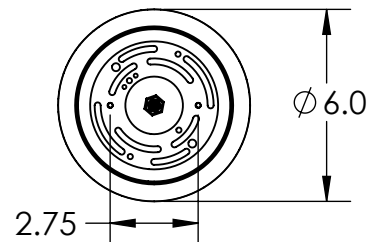

Collection: COPPA

Product #: LAB0036-01

HAND BLOWN GLASS MAY VARY UP TO 1"

Bulbs Not Included

Visit hammertonstudio.com for product options and specifications.

3/4/2016 (B)

Mounting Packet: Y	Electrical Type: INCANDESCENT
Approximate lbs.: 5	Bulb Qty: 1 Bulb Type: A19
Finish: SEE WEB SITE FOR OPTIONS	Wattage: 40 Voltage: 120
Top Diffuser: CLOSED	Socket Type: E26, MEDIUM BASE
Bottom Diffuser: OPEN	UL Location: DRY

Mounting Detail

MOUNTS DIRECTLY TO J-BOX

All fixtures created by Hammerton are handcrafted by artisans. Dimensions may vary up to 7/8".

© Copyright 2016. All rights in design, detail or invention of this drawing are reserved as the property of Hammerton. Any imitation or adaptation without written consent is strictly prohibited.