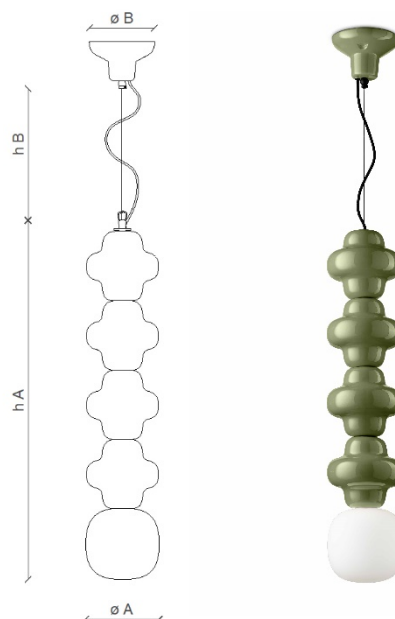

CODE	C2682
COLLECTION	DECO'
DATE	10/10/23
REV.	00
BRAND	FERROLUCE

TECHNICAL DRAWING

SAFETY STANDARDS

SPECIFIC INFORMATION

Height A	31.49"	Socket	1 x E12
Height B	19.68" (max)	Max Power	28 Watt
Ø mounting plate	5.90"	U.L.	Yes
Ø lampshade	6.69"	Voltage	120
Materials	Ceramic - Glass	Weight lbs	11.02
Usage	Dry locations only	Adjustability	Yes
Class	I		