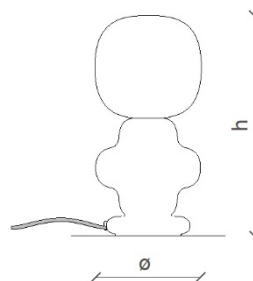

FERROLUCE

CODE	C2680
COLLECTION	DECO'
DATE	03/10/23
REV.	00
BRAND	FERROLUCE

TECHNICAL DRAWING

SAFETY STANDARDS

SPECIFIC INFORMATION

Height	13.77"	Type of plug	A
Ø	6.69"	Cable length	59"
Materials	ceramic	U.L.	Yes
IP	20	Voltage	120
Class	II - portable lamps	Weight lbs	4.67
Socket	1 x E12	Adjustability	No
Max Power	28 Watt		