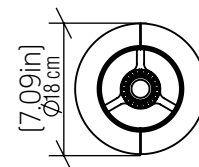

7078 [E-26]

Name: Table Accord Living Hinges 7078
Collection: Conical
Application: Table Lamp
Construction: Natural Wood Veneer, MDF

Specifications

Light Source: 1X 25W 120v-277v E26 [medium base]
LED Light Bulbs not Included
Color Temperature: Lamp dependent
CRI: Lamp dependent
Delivered Lumens: Lamp dependent
Total Power: Lamp dependent
Input Voltage: 120V - 240V
Input Frequency: 60 Hz
Canopy Dimension: N/A
Height Adjustment Limit: N/A
Weight:

Fixture Image

Technical Drawing

Photometric Graph

Standards