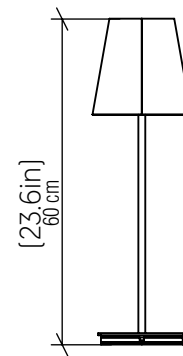

7078 [E-26]

Name: Table Accord Living Hinges 7078
Collection: Conical
Application: Table Lamp
Construction: Natural Wood Veneer, MDF

Specifications

Light Source: 1X 25W 120v-277v E26 [medium base]
LED Light Bulbs not Included
Color Temperature: Lamp dependent
CRI: Lamp dependent
Delivered Lumens: Lamp dependent
Total Power: Lamp dependent
Input Voltage: 120V - 240V
Input Frequency: 60 Hz
Canopy Dimension: N/A
Height Adjustment Limit: N/A
Weight:

Fixture Image

Technical Drawing

Photometric Graph

Standards