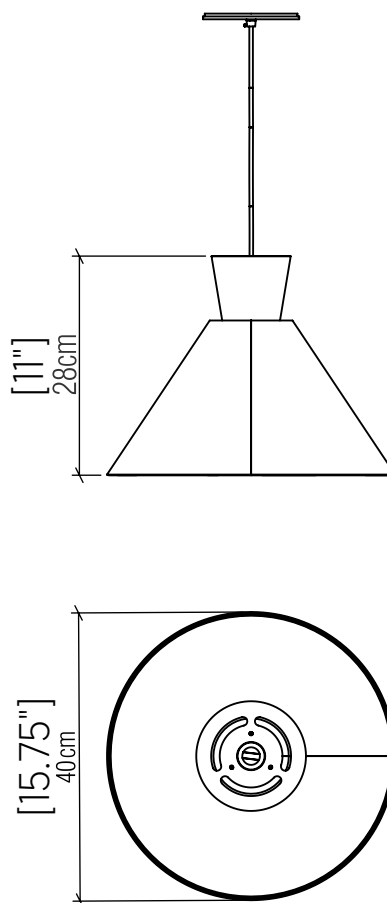

## 1474 [E-26]

Name: Conical Accord Pendant 1474  
 Collection: Conical  
 Application: Pendant  
 Construction: Natural Wood Veneer, MDF and Acrylic

### Specifications

Light Source: 1X 25W 120v-277v E26 [medium base]  
 Driver Location: N/A  
 Color Temperature: Lamp Dependent  
 Dimming Option: Lamp Dependent  
 CRI: Lamp Dependent  
 Delivered Lumens: Lamp Dependent  
 Total Power: Lamp Dependent  
 Input Voltage: 120V-240V  
 Input Frequency: 60 Hz  
 Canopy Dimension: H0.8cm Ø13,5cm / H0.31" Ø5.31"  
 Height Adjustment Limit: 10'  
 Weight:

### Fixture Image

### Technical Drawing