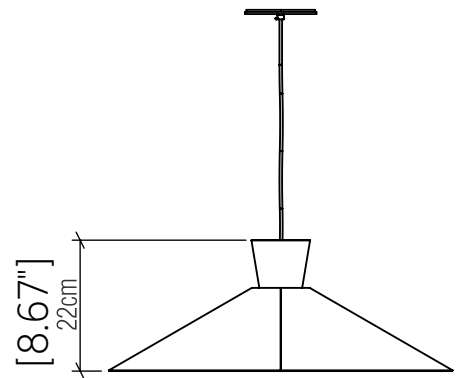

1475 [E-26]

Name: Conical Accord Pendant 1475
Collection: Conical
Application: Pendant
Construction: Natural Wood Veneer, MDF and Acrylic

Specifications

Light Source: 1X 25W 120v-277v E26 [medium base]
Driver Location: N/A
Color Temperature: Lamp Dependent
Dimming Option: Lamp Dependent
CRI: Lamp Dependent
Delivered Lumens: Lamp Dependent
Total Power: Lamp Dependent
Input Voltage: 120V-240V
Input Frequency: 60 Hz
Canopy Dimension: H0.8cm Ø13,5cm / H0.31" Ø5.31"
Height Adjustment Limit: 10'
Weight:

Fixture Image

Technical Drawing

Photometric Graph

Standards