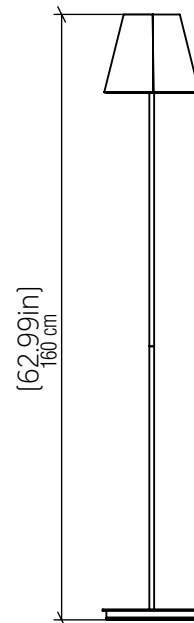

3053 [E-26]

Name: Cubic Accord Floor Lamp 3053
 Collection: Conical
 Application: Floor Lamp
 Construction: Natural Wood Veneer, MDF
 Carbon Steel

Specifications

Light Source: 1X 25W 120v-277v E26 (medium base)
 Light Bulbs not Included
 Color Temperature: Lamp dependent
 CRI: Lamp dependent
 Delivered Lumens: Lamp dependent
 Total Power: Lamp dependent
 Input Voltage: 120V - 240V
 Input Frequency: 60 Hz
 Canopy Dimension: N/A
 Weight: N/A

Fixture Image

Technical Drawing

Photometric Graph

Standards