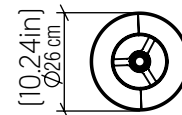

3053 [E-26]

Name: Cubic Accord Floor Lamp 3053
Collection: Conical
Application: Floor Lamp
Construction: Natural Wood Veneer, MDF
Carbon Steel

Specifications

Light Source: 1X 25W 120v-277v E26 (medium base)
Light Bulbs not Included
Color Temperature: Lamp dependent
CRI: Lamp dependent
Delivered Lumens: Lamp dependent
Total Power: Lamp dependent
Input Voltage: 120V - 240V
Input Frequency: 60 Hz
Canopy Dimension: N/A
Weight: N/A

Fixture Image

Technical Drawing

Photometric Graph

Standards