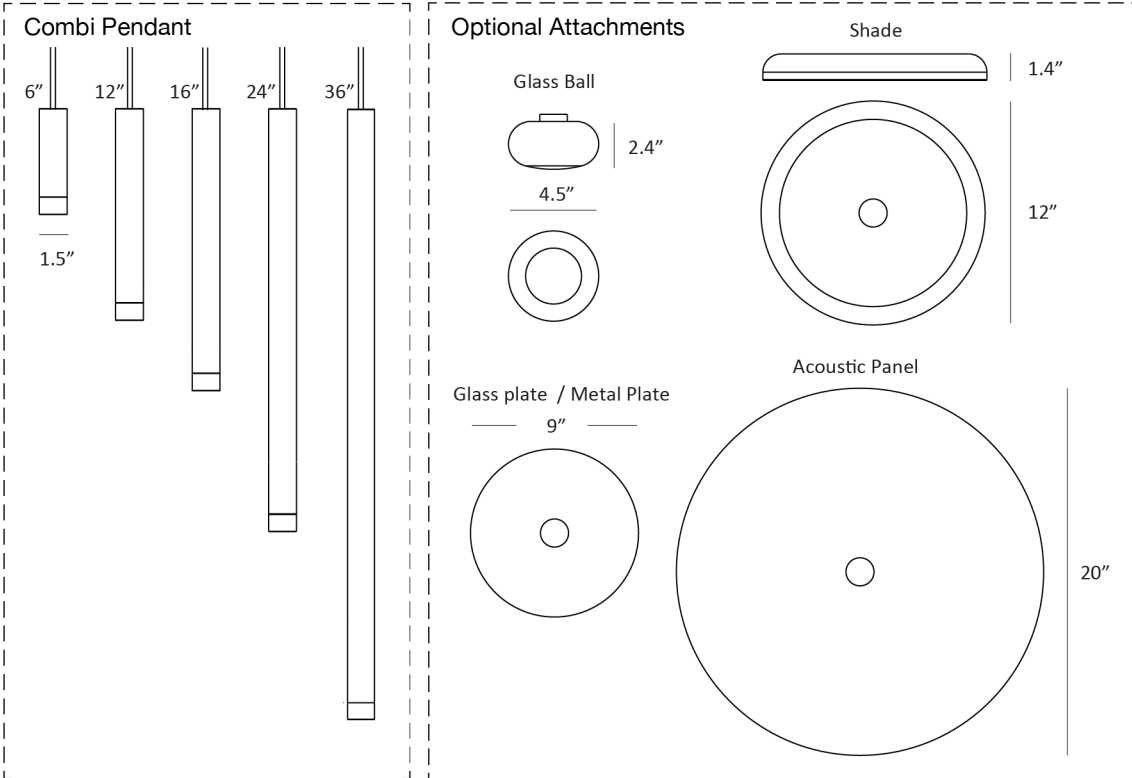

### P4 - CMP - PLT - - - - 9

9" Decorative Aluminum Plate  
BRS = Brass  
PTB = Matte White, Paintable

## Dimensions