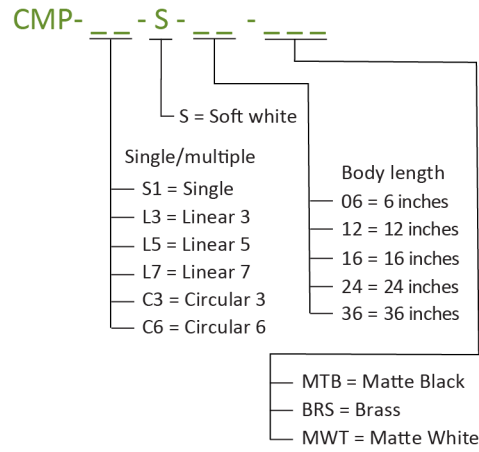

Technical Information

Color Temperature:	2,700K
Lumens:	450
Energy Consumption:	7.7 W
Body lengths:	6", 12", 16", 24", 36"
Standard Finishes:	Matte Black, Brass, Matte White
Mounting:	Flush, Flush w/ canopy, Suspension
L-90 Rated Lifespan:	> 33,000 hours
Color Rendering Index:	90+
Brightness Adjustability:	Compatible with external dimmer
Material:	Aluminum, plastic
Safety Rating:	C-UL-US Certified
Rating:	Suitable for damp locations
Warranty:	5 years
Voltage:	120V

Combi Pendant

Optional Attachments

P2 - CMP - GLB - 5

5" Frosted Glass Ball

P4 - CMP - GLS - - - - 9

9" Decorative Glass Plate
BLU = Turquoise
CLR = Clear
DGY = Dark Grey
TEA = Tea Brown

P4 - CMP - PLT - - - - 9

9" Decorative Aluminum Plate
BRS = Brass
PTB = Matte White, Paintable

P4 - CMP - SHD - - - -

12" Shade
MBB = Matte Black / Brass
MWT = Matte White

P4 - CMP - ACP - - - - 20

20" Acoustic Panel
LTM = Light Marble
CCL = Charcoal
MST = Mustard