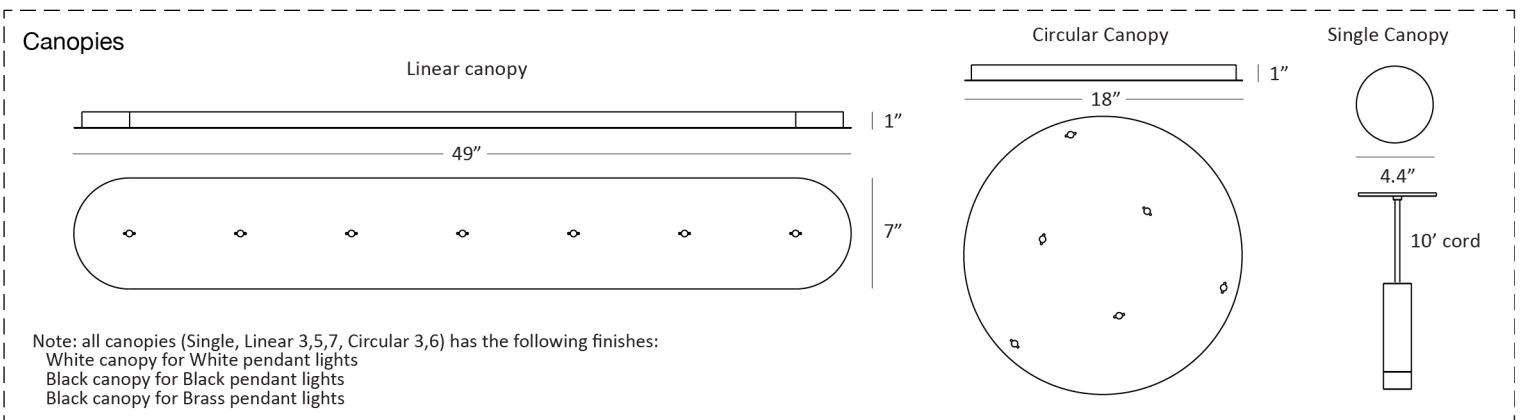

### P4 - CMP - PLT - - - - 9

9" Decorative Aluminum Plate  
BRS = Brass  
PTB = Matte White, Paintable

## Dimensions