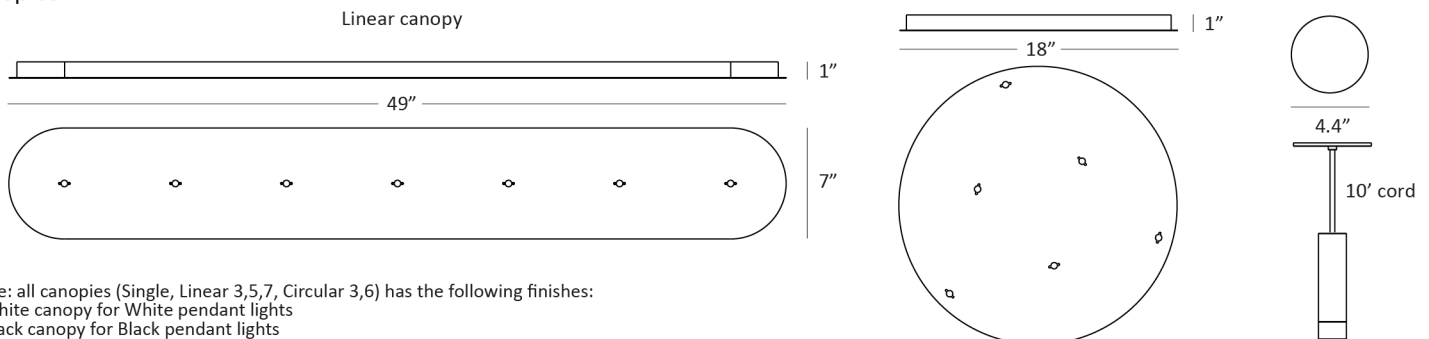

Canopies

LEED Information

Interior Lighting

To promote occupants' productivity, comfort and well-being by providing high-quality lighting.

Koncept's portable task lighting products provide more than three lighting levels that occupants can easily adjust to suit their needs. Furthermore, all Koncept lighting products use high quality LED light sources with CRI over 80 and L70 rated lifespan over 50,000 hours. Desktop and task personal lighting also provide the opportunity to reduce overhead lighting.

Integrative Process

To support high-performance, cost-effective project outcomes through an early analysis of the interrelationships among systems.

Koncept's LED desktop and task lighting provides finer control over lighting levels in occupied spaces. With personal lighting in place, elimination or downsizing of building lighting systems is possible.