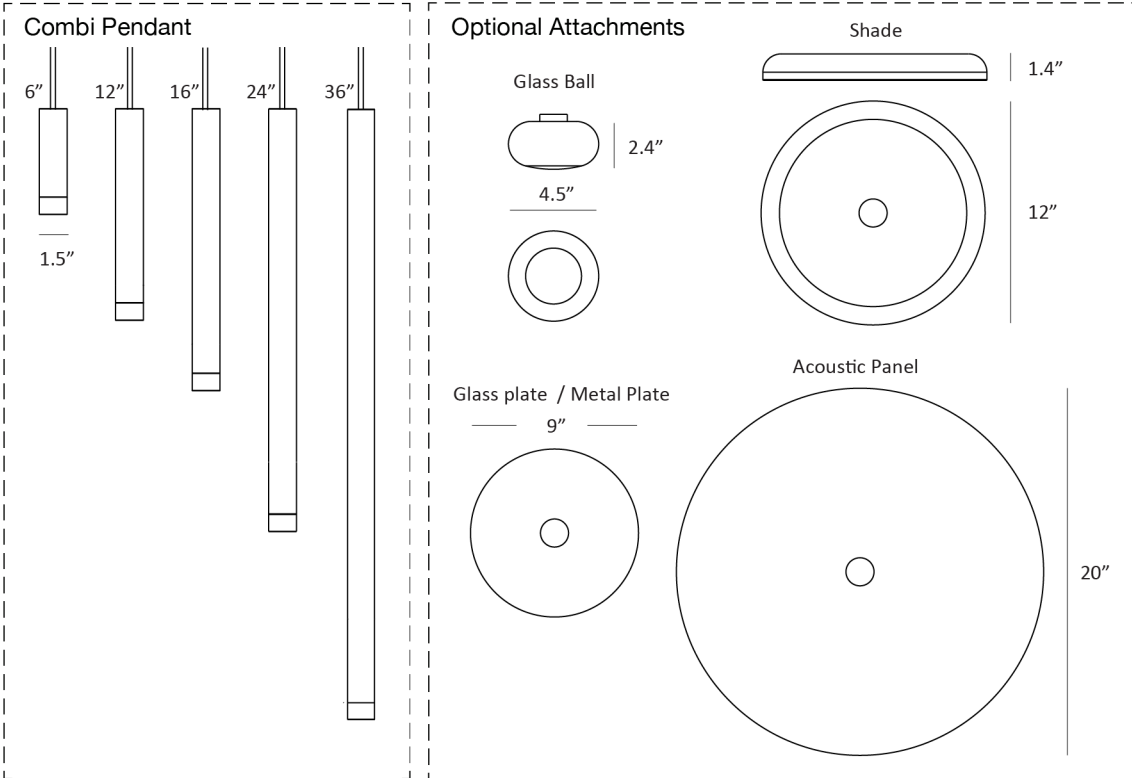

Dimensions