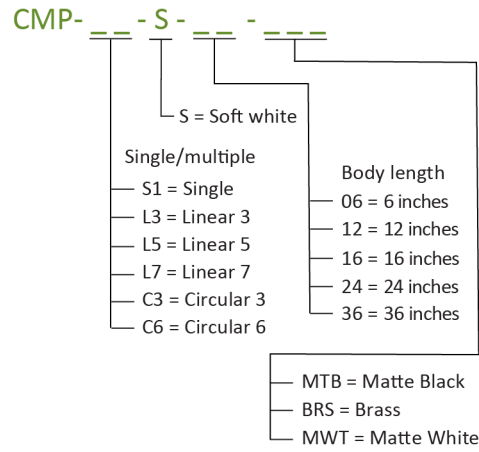

Unexpected Combinations

Combi pendant

Designers
Kenneth Ng, Edmund Ng

Ceiling

Best of NeoCon award SILVER 2022

A playful, make-it-your-own light fixture that can be made to fit any interior décor – the Combi Pendant series by Koncept aims to infuse new, customizable elements into pendant designs that are otherwise normally static and pre-determined. Serving as the backbone of the design, the 1.5” cylindrical light comes in 5 different lengths, all with an innovative 2-in-1 mounting capability for suspension and ceiling flush mounting. Over 10 different optional attachments are available at launch, including elements such as glass shades, acoustic panels, and a simple cylindrical snoot for those that prefers a minimalist look.

Technical Information

Color Temperature:	2,700K
Lumens:	450
Energy Consumption:	7.7 W
Body lengths:	6", 12", 16", 24", 36"
Standard Finishes:	Matte Black, Brass, Matte White
Mounting:	Flush, Flush w/ canopy, Suspension
L-90 Rated Lifespan:	> 33,000 hours
Color Rendering Index:	90+
Brightness Adjustability:	Compatible with external dimmer
Material:	Aluminum, plastic
Safety Rating:	C-UL-US Certified
Rating:	Suitable for damp locations
Warranty:	5 years
Voltage:	120V

Combi Pendant

Optional Attachments

- P2 - CMP - GLB - 5**
- 5" Frosted Glass Ball
- P4 - CMP - GLS - - - - 9**
- 9" Decorative Glass Plate
 - BLU = Turquoise
 - CLR = Clear
 - DGY = Dark Grey
 - TEA = Tea Brown
- P4 - CMP - PLT - - - - 9**
- 9" Decorative Aluminum Plate
 - BRS = Brass
 - PTB = Matte White, Paintable
- P4 - CMP - SHD - - - -**
- 12" Shade
 - MBB = Matte Black / Brass
 - MWT = Matte White
- P4 - CMP - ACP - - - - 20**
- 20" Acoustic Panel
 - LTM = Light Marble
 - CCL = Charcoal
 - MST = Mustard