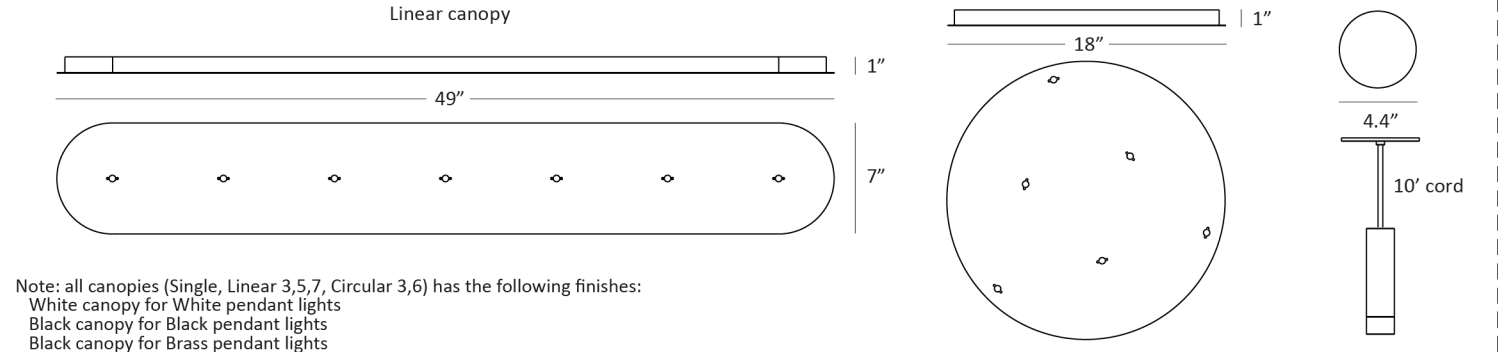

Canopies

LEED Information

Interior Lighting

To promote occupants' productivity, comfort and well-being by providing high-quality lighting.

Koncept's portable task lighting products provide more than three lighting levels that occupants can easily adjust to suit their needs. Furthermore, all Koncept lighting products use high quality LED light sources with CRI over 80 and L70 rated lifespan over 50,000 hours. Desktop and task personal lighting also provide the opportunity to reduce overhead lighting.

Integrative Process

To support high-performance, cost-effective project outcomes through an early analysis of the interrelationships among systems.

Koncept's LED desktop and task lighting provides finer control over lighting levels in occupied spaces. With personal lighting in place, elimination or downsizing of building lighting systems is possible.