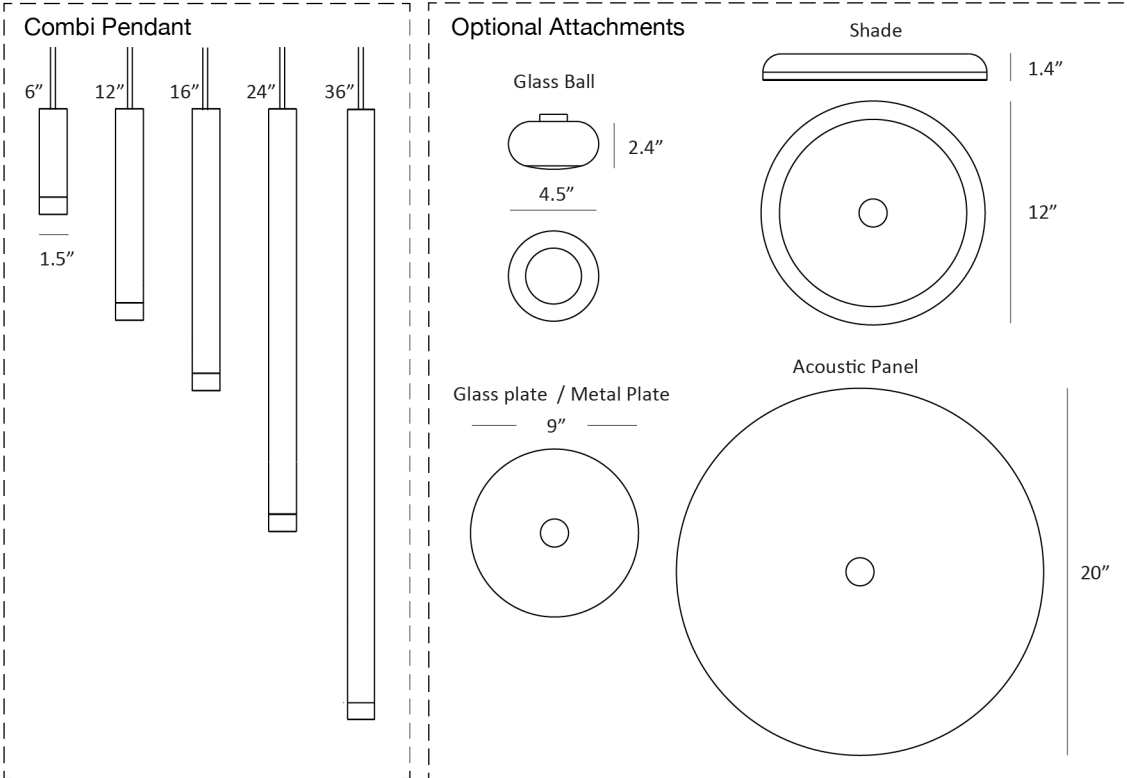

Dimensions