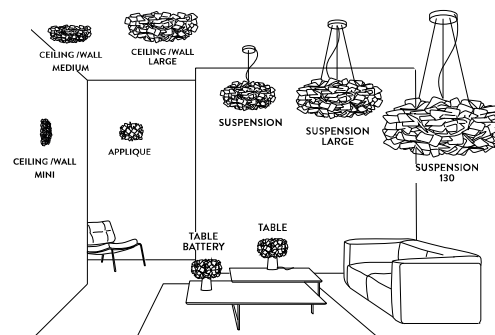

CLIZIA APPLIQUE

design by Adriano Rachele

Compendium page 408

PRODUCT / PRODOTTO	DIMENSIONS / MISURE	COLOUR/COLORE	CODE / CODICE
APPLIQUE Bulbs E14: 2 X 6W LED Filament Dimmable with: Dimmable bulbs Made of: Cristalflex® With: Magnetic Hanging System Weight: net Kg 0,6 - gross Kg 1,4 Package: 36 x 38 x h. 15 cm	 28 cm (10 3/4") 15 cm (5 3/4") 32 cm (12 1/2") LIGHT SOURCE: 19 cm (7 1/4")	MAMA non MAMA GOLD CLIWM00GNM00000000EU	MAMA non MAMA BLACK CLIWM00BNM00000000EU
		MAMA non MAMA WHITE CLIWM00MNM00000000EU	

CLIZIA ENTIRE COLLECTION