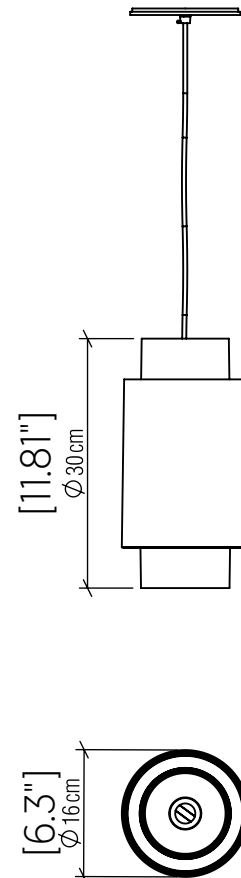

# 1476 [E-26]

Name: Cylindrical Accord Pendant 1476  
 Collection: Cylindrical  
 Application: Pendant  
 Construction: Natural Wood Veneer, MDF and Acrylic

## Specifications

Light Source: 1X 25W 120v-277v E26 [medium base]  
 Driver Location: N/A  
 Color Temperature: Lamp Dependent  
 Dimming Option: Lamp Dependent  
 CRI: Lamp Dependent  
 Delivered Lumens: Lamp Dependent  
 Total Power: Lamp Dependent  
 Input Voltage: 120V-240V  
 Input Frequency: 60 Hz  
 Canopy Dimension: H0.8cm Ø13,5cm / H0.31" Ø5.31"  
 Height Adjustment Limit: 10'  
 Weight:

## Fixture Image

## Technical Drawing