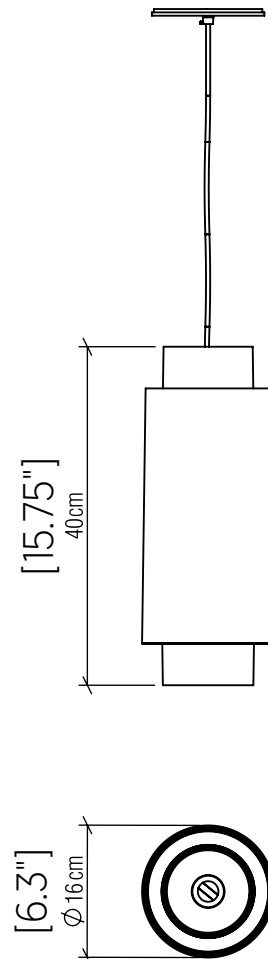

# 1477 [E-26]

Name: Cylindrical Accord Pendant 1477  
 Collection: Cylindrical  
 Application: Pendant  
 Construction: Natural Wood Veneer, MDF and Acrylic

## Specifications

Light Source: 1X 25W 120v-277v E26 [medium base]  
 Driver Location: N/A  
 Color Temperature: Lamp Dependent  
 Dimming Option: Lamp Dependent  
 CRI: Lamp Dependent  
 Delivered Lumens: Lamp Dependent  
 Total Power: Lamp Dependent  
 Input Voltage: 120V-240V  
 Input Frequency: 60 Hz  
 Canopy Dimension: H0.8cm Ø13,5cm / H0.31" Ø5.31"  
 Height Adjustment Limit: 10'  
 Weight:

## Fixture Image

## Technical Drawing