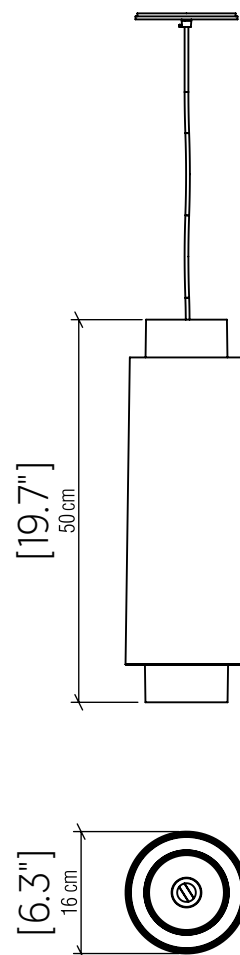

1478 [E-26]

Name: Cylindrical Accord Pendant 1478
 Collection: Cylindrical
 Application: Pendant
 Construction: Natural Wood Veneer, MDF and Acrylic

Specifications

Light Source: 1X 25W 120v-277v E26 [medium base]
 Driver Location: N/A
 Color Temperature: Lamp Dependent
 Dimming Option: Lamp Dependent
 CRI: Lamp Dependent
 Delivered Lumens: Lamp Dependent
 Total Power: Lamp Dependent
 Input Voltage: 120V-240V
 Input Frequency: 60 Hz
 Canopy Dimension: H0.8cm Ø13,5cm / H0.31" Ø5.31"
 Height Adjustment Limit: 10'
 Weight:

Fixture Image

Technical Drawing

Photometric Graph

Standards