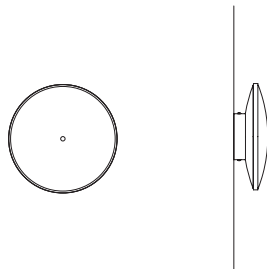

chrona®

Sconce

SCONCE

SPECIFICATION CODE

Example: QTY 2 CHRONA - GP-2010-B

Qty.

CHRONA

-

-

2010

-

①

For each number, make one selection and enter into the corresponding box above. *Indicates modification with additional lead time and/or costs

① MATERIAL

☐ B

B - Brass