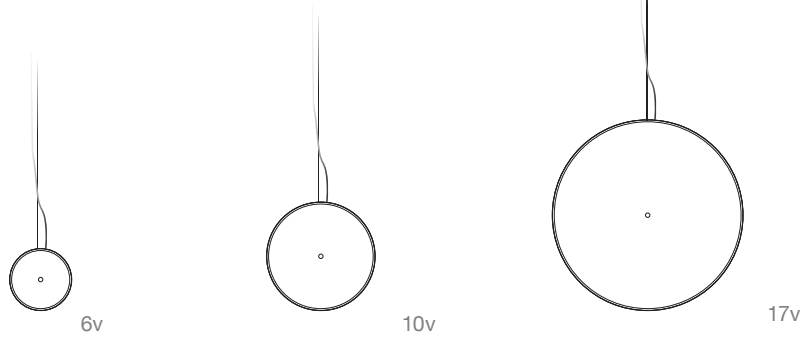

Chrona

Vertical Pendant

Color

Brass
6v | GP-284
10v | GP-285
17v | GP-286

	North America	Europe
Lamping	6v 7W LED, 110-277V, 0-10V dimming 10v 12W LED, 110-277V, 0-10V dimming 17v 22W LED, 110-277V, 0-10V dimming	6v 7W LED, 220-240V 10v 12W LED, 220-240V 17v 22W LED, 220-240V
Color temperature	2700K	2700K
Lumen output	150lm 300lm 500lm	150lm 300lm 500lm
Driver Type	N/A	
Color Rendering Index	N/A	
Cord	Black, 9.5ft	Black fabric, 3m
Canopy	Black powder coated, Ø 5.1, H 1.6 (in)	Black powder coated, Ø 13, H 4 (cm)
Material	Brass Acrylic diffuser	Brass Acrylic diffuser
Size	Ø 6, D 2 (in) Ø 10, D 2 (in) Ø 17, D 3 (in)	Ø 14, D 5 (cm) Ø 24, D 6 (cm) Ø 42, D 7 (cm)
Weight	1.9lbs 3.5lb 7.8lbs	0,5kg 1,6kg 3,6kg
Fire retardant	Yes	Yes
Country of origin	United States/The Netherlands	The Netherlands
Certification		

Custom cords and canopies are available. Contact our offices for more information.

chrona[®]

Vertical Pendant

SPECIFICATION CODE

Example: QTY 2 CHRONA - GP-284

CHRONA - **GP** -

Qty. ① ②

For each number, make one selection and enter into the corresponding box above. *Indicates modification with additional lead time and/or costs

① MATERIAL

8

8 - Brass

② Diameter

- | | |
|----------------------------|-----|
| <input type="checkbox"/> 4 | 6v |
| <input type="checkbox"/> 5 | 10v |
| <input type="checkbox"/> 6 | 17v |