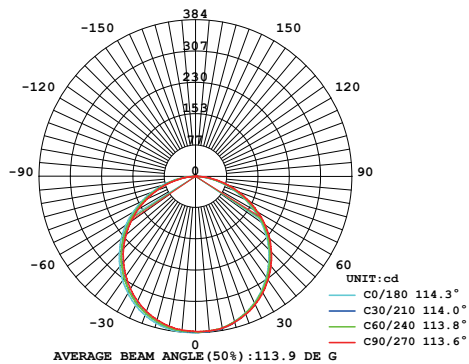

Material
steel

Light Source
LED 18W 2700K CRI90 1125lm

Feature
Foot dimmer

Weight
8.5kg / 18.7lb

Cord
250cm / 98.4"

Color

- matt black
- matt brass shade + matt black base & tube

matt black