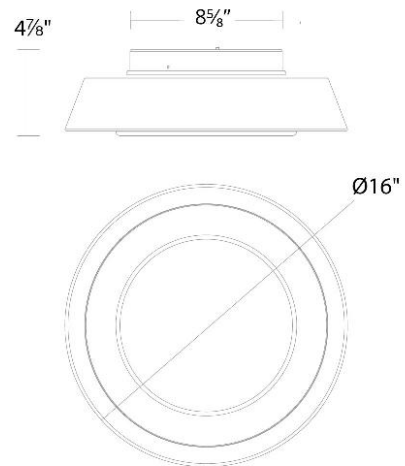

FINISHES:

Black

White

REPLACEMENT PARTS

- RPL-GLA-49416 - RPL Glass for FM-49416
- RPL-SHA-49416-BK - RPL Shade for FM-49416-BK
- RPL-SHA-49416-WT - RPL Shade for FM-49416-WT

LINE DRAWING:

FM-49416