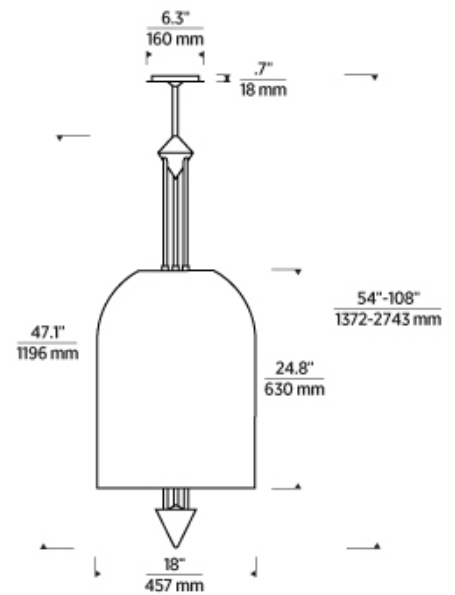

LAMPING

Includes 120-277 volt universal, 10.7 watt, 536 delivered lumens, 2700K, 90 CRI LED module. Dimmable with most LED compatible ELV, TRIAC and 0-10V dimmers. Includes (2) 6" and (4) 12" rigid stems in coordinating finish. Can be installed on a sloped ceiling up to 22.5°

CATHEDRAL X-LARGE PENDANT

VISUAL COMFORT & Co.

SPECIFICATIONS

PRIMARY MATERIAL	Brass
SHADE MATERIAL	Glass
NET WEIGHT	50 lbs
HEIGHT	47.1in
WIDTH	18in
LENGTH	18in
UP LIGHT / DOWN LIGHT / BOTH?	
WET LISTED	
DAMP LISTED	
DRY LISTED	
MIN. HANGING HEIGHT	53.9in
MAX HANGING HEIGHT	107.9in
TOTAL CORD LENGTH	
TOTAL STEM LENGTH	Up to 60in
STEM QTY	6
SLOPED CEILING ADAPTABLE?	Yes 22.5° Max
GENERAL LISTING	ETL Listed
INCLUDES	