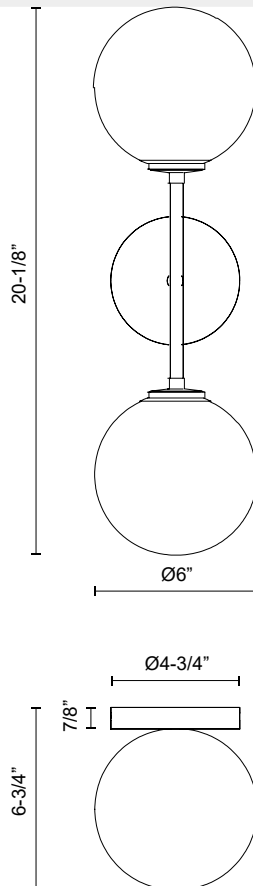

WWW.ALORAMOOD.COM

© 2022 KUZCO LIGHTING. ALL RIGHTS RESERVED.