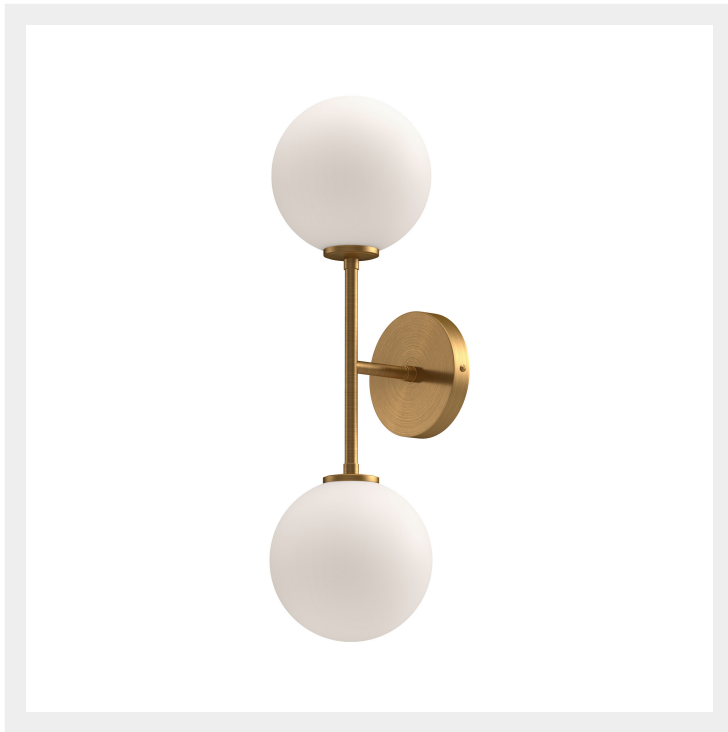

WWW.ALORAMOOD.COM

© 2022 KUZCO LIGHTING. ALL RIGHTS RESERVED.