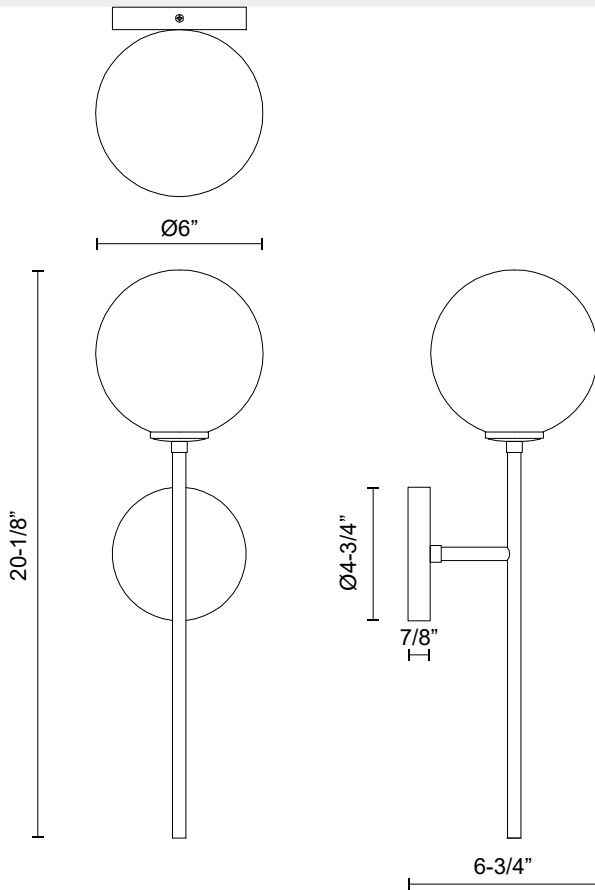

WWW.ALORAMOOD.COM

© 2023 KUZCO LIGHTING. ALL RIGHTS RESERVED.