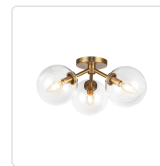

alora mood

P. 1.855.855.8926

CANADA: 19054 28TH Avenue Surrey - BC V3Z 6M3

USA: 3035 E. Lone Mountain Rd - Las Vegas, NV, 89081

CASSIA SF549315

FIXTURE DIMENSIONS	D17-3/4" x H7-5/8"
LAMP TYPE	E12
MAX WATTAGE	40W
BULB QTY	3
BULBS INCLUDED	No
VOLTAGE	120V
GLASS DETAILS	Clear Glass; Opal Glass;
MATERIAL	Glass; Steel;
LOCATION	Dry
CANOPY DIMENSIONS	D4-3/4" x H7/8"
PAINT FINISH	AG01; MB01;

[D - Diameter, L - Length, W - Width, H - Height, E - Extension]

AVAILABLE FINISHES:

SF549315MBCL
Matte Black/Clear
Glass

SF549315AGCL
Aged Gold/Clear
Glass

SF549315AGOP
Aged Gold/Opal
Matte Glass

SF549315MBOP
Matte Black/Opal
Matte Glass