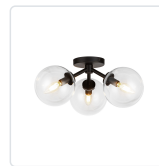

alora mood

P. 1.855.855.8926

CANADA: 19054 28TH Avenue Surrey - BC V3Z 6M3

USA: 3035 E. Lone Mountain Rd - Las Vegas, NV, 89081

CASSIA SF549315

FIXTURE DIMENSIONS	D17-3/4" x H7-5/8"
LAMP TYPE	E12
MAX WATTAGE	40W
BULB QTY	3
BULBS INCLUDED	No
VOLTAGE	120V
GLASS DETAILS	Clear Glass; Opal Glass;
MATERIAL	Glass; Steel;
LOCATION	Dry
CANOPY DIMENSIONS	D4-3/4" x H7/8"
PAINT FINISH	AG01; MB01;

[D - Diameter, L - Length, W - Width, H - Height, E - Extension]

AVAILABLE FINISHES:

SF549315MBCL
Matte Black/Clear
Glass

SF549315AGCL
Aged Gold/Clear
Glass

SF549315AGOP
Aged Gold/Opal
Matte Glass

SF549315MBOP
Matte Black/Opal
Matte Glass