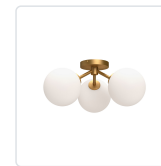

alora mood

P. 1.855.855.8926

CANADA: 19054 28TH Avenue Surrey - BC V3Z 6M3

USA: 3035 E. Lone Mountain Rd - Las Vegas, NV, 89081

CASSIA SF549315

FIXTURE DIMENSIONS	D17-3/4" x H7-5/8"
LAMP TYPE	E12
MAX WATTAGE	40W
BULB QTY	3
BULBS INCLUDED	No
VOLTAGE	120V
GLASS DETAILS	Clear Glass; Opal Glass;
MATERIAL	Glass; Steel;
LOCATION	Dry
CANOPY DIMENSIONS	D4-3/4" x H7/8"
PAINT FINISH	AG01; MB01;

[D - Diameter, L - Length, W - Width, H - Height, E - Extension]

AVAILABLE FINISHES:

SF549315MBCL
Matte Black/Clear
Glass

SF549315AGCL
Aged Gold/Clear
Glass

SF549315AGOP
Aged Gold/Opal
Matte Glass

SF549315MBOP
Matte Black/Opal
Matte Glass