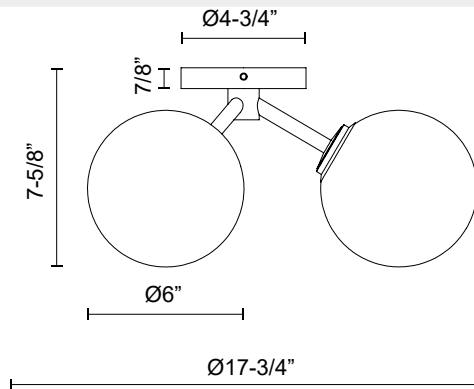

alora mood

P. 1.855.855.8926

CANADA: 19054 28TH Avenue Surrey - BC V3Z 6M3

USA: 3035 E. Lone Mountain Rd - Las Vegas, NV, 89081

CASSIA SF549315

FIXTURE DIMENSIONS	D17-3/4" x H7-5/8"
LAMP TYPE	E12
MAX WATTAGE	40W
BULB QTY	3
BULBS INCLUDED	No
VOLTAGE	120V
GLASS DETAILS	Clear Glass; Opal Glass;
MATERIAL	Glass; Steel;
LOCATION	Dry
CANOPY DIMENSIONS	D4-3/4" x H7/8"
PAINT FINISH	AG01; MB01;

[D - Diameter, L - Length, W - Width, H - Height, E - Extension]

AVAILABLE FINISHES:

*For complete warranty terms, please visit: www.aloralighting.com/warranty

WWW.ALORAMOOD.COM

© 2022 KUZCO LIGHTING. ALL RIGHTS RESERVED.