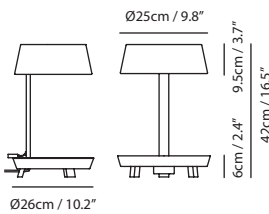

matt black +
red tray w / red textile cord

Carry Table Mini

Model
SQ-6353MDU

Material
steel, beech

Light Source
E26 1 x Max 60W

Feature
wood tray with USB charger

Weight
2.3kg / 5.1lb

Cord
200cm / 78.7"