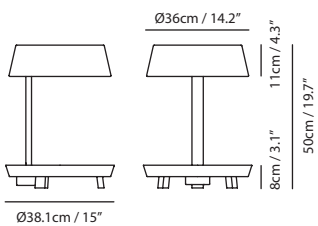

Material
steel, beech

Light Source
E26 1 x Max 60W

Feature
wood tray with USB charger

Weight
2.3kg / 5.1lb

Cord
200cm / 78.7"

Color

-  matt black + red tray w / red textile cord
-  matt white + beech tray w / black textile cord

Carry Table

Model
SQ-6350MDU

Material
steel, beech

Light Source
E26 2 x Max 60W

Feature
wood tray with USB charger

Weight
4.9kg / 10.8lb

Cord
200cm / 78.7"

Color