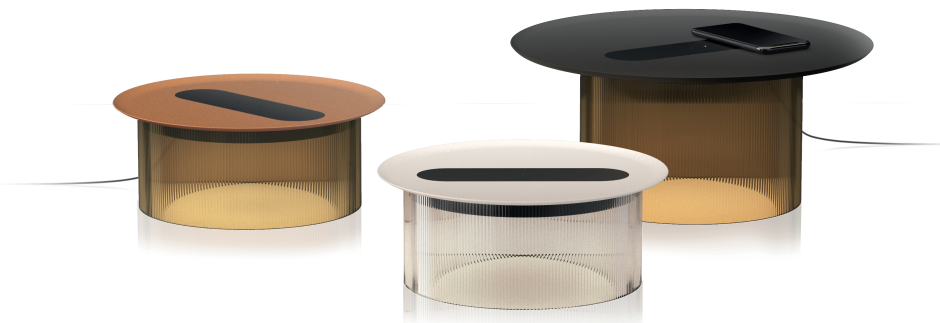

CAROUSEL TABLE

DESCRIPTION

Carousel blurs the line between ambiance and utility combining a low setting wireless charging tray surface for your mobile devices with warm, glare-free illumination. It's low profile LED light module is discreetly concealed below its mating tray and suspended atop a transparent fluted acrylic cylinder diffuser. Carousel Table is perfectly suited for desktop or bedside use. Carousel embodies a uniquely hybrid perspective on what a personal light can be. The base diffuser is offered in both clear and bronze tint and can be paired with a spun steel tray in matte White, Terracotta, and Black finishes. Trays are available in 12"(30.5cm) and 16"(40.6cm) diameters.

FIXTURE TYPE

Table

LIGHT SOURCE

Flat panel LED

LIGHT CONTROL

Touch switch

Full range dimming (100-10%)

3-stage dimming (100/40/10%)

FEATURES

(2) Wireless charging w/ indicator light

USB-C charging port

SPECIFICATIONS

Voltage : 120-240V 50/60Hz

Power Consumption : 7W

Color Temperature : 2700-2200K DTW

Luminosity : 280 Lumens

Luminaire efficacy : 40Lumens/Watt

Color Rendition Index: 90 CRI

Cable length: 6' (1.8m)

CERTIFICATIONS

PACKAGING WEIGHT AND DIMENSIONS

Carousel Table SM:	1LBS	11" X 11" X 5.5"
(Base)	.45KG	28cm X 28cm X 14cm
Carousel Table:	2LBS	13" X 13" X 1.5"
(12" Tray and Module)	.9KG	5.9cm X 5.9cm X 4cm
Carousel Table LG:	1.5LBS	6" X 6" X 15.75"
(Base)	.7KG	15cm X 15cm X 40cm
Carousel Table:	2LBS	17" X 17" X 1.5"
(16" Tray and Module)	.9KG	43cm X 43cm X 4cm