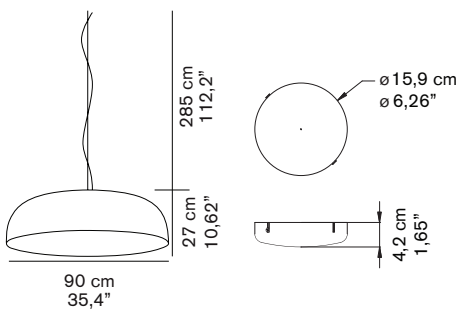

CANOPY 422

Francesco Rota
2009

Suspension lamp giving indirect fluorescent light.
Reflector and lampshade screen in lacquered metal
white, or two-colors.

DIMENSIONS

MATERIALS

aluminium

COLORS

lacquered white

RAL9003

external bronze

inner white

RAL9003

BULBS

1 x max 55W - 2Gx13

 equipped with bulb

MARKS

FURTHER INFORMATION

white rose

transparent cable

PACKAGING

dimensions 93x93x37 cm / 36,6"x36,6"x14,6"
volume 0,32 m³ / 11,3 ft³
weight 15,5 kg / 34,2 lb

TYPE

indoor - suspension lamp

PHOTOMETRIC CURVE