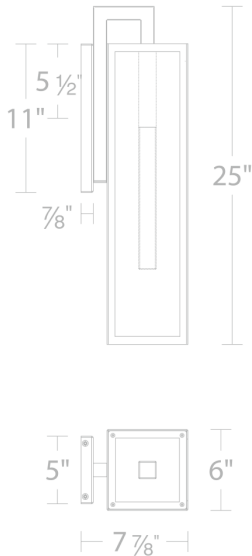

REPLACEMENT PARTS

- RPL-GLA-24218 - Replacement Glass
- RPL-DIF-24218 - Replacement Diffuser

Model & Size	Color Temp	Finish	LED Watts	LED Lumens	Delivered Lumens
WS-W24218 18"	3000K	BK Black	11.7W	800	378

WS-W24222

REPLACEMENT PARTS

- RPL-GLA-24225 - Replacement Glass
- RPL-DIF-24225 - Replacement Diffuser

Model & Size	Color Temp	Finish	LED Watts	LED Lumens	Delivered Lumens
WS-W24225 25"	3000K	BK Black	16.8W	1200	335