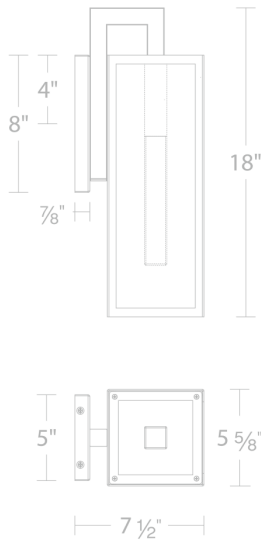

WS-W24218

Project: _____

Location: _____

Fixture Type: _____

Catalog Number: _____

AVAILABLE FINISHES:

Cambridge

WS-W24218

PRODUCT DESCRIPTION

A classic sensibility with timeless style. This exterior LED wall luminaire beckons like a glowing lantern to welcome guests to your fine home. Available in three sizes.

FEATURES

- Driver concealed within the canopy
- Diffuser rotates up to 45 degrees for a modern twist to the classic lantern design
- Clear glass panels are framed with an etched border
- IDA Dark Sky compliant

SPECIFICATIONS

Rated Life	50000 Hours
Standards	ETL, cETL, Wet Location Listed, IP65, Dark Sky Friendly, ADA
Input	120/277V, 50/60Hz
Dimming	ELV: 100-5%, TRIAC: 100-10%
Mounting	Can be mounted on wall vertically or upside down
Color Temp	3000K
CRI	90
Construction	Extruded aluminum body and etched acrylic diffuser framed in clear glass panels etched along the border

REPLACEMENT PARTS

- RPL-GLA-24218 - Replacement Glass
- RPL-DIF-24218 - Replacement Diffuser

Model & Size	Color Temp	Finish	LED Watts	LED Lumens	Delivered Lumens
WS-W24218 18"	3000K	BK Black	11.7W	800	378

Example: **WS-W24218-BK**

For custom requests please contact customs@modernforms.com