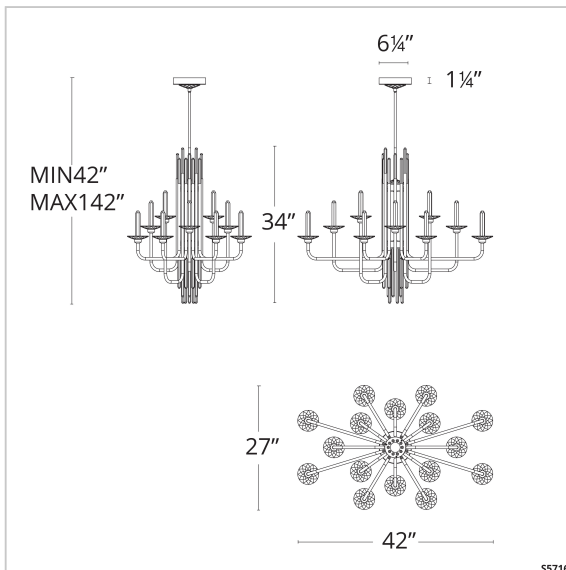

FEATURES

- Exquisite Optic Crystal candlesticks are illuminated by built in color temperature adjustable LED technology.
- Beautifully handcrafted wrought metal arms surround a dense center column.
- Optic Crystal spikes elegantly protrude from the top and bottom creating an exquisite dance of light.
- Three 12" and one 6" down rods included (additional sold separately)
- Can be mounted on a sloped ceiling.
- Driver concealed within the fixture

LINE DRAWING

Model	Finish	Crystal	Size	CCT	Weight	Voltage	Wattage	LED Lumens	Delivered Lumens
S5716	- 18 - 709 - 710	O	42"	3000K/3500K/ 4000K	48lbs	120-277V	23W	1840	Up To 1472

Example: S5716-7100