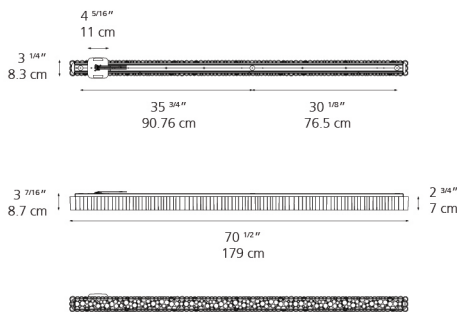

Colors & Finishes

White

*Integrated light source **2-wire dimming at 120VAC only

Materials

- Louvers in ASA (Acrylonitrile Styrene Acrylate)

Features & Accessories

- The fractal shape of the small circles works as an optical grid
- Fractal shape of an impure geometry
- Direct diffused light output

Dimensions

Packaging

1 Box

1 x 74-7/8" x 6-3/8" x 11-5/16" / 15.65 lbs - 190 cm x 16 cm x 28.5 cm / 7.1 kg

Light distribution

Direct

Luminaire weight

11 lbs / 4.99 kg