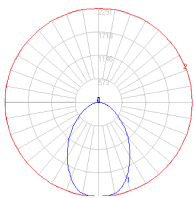

Dimensions

Packaging

1 Box

1 x 74-7/8" x 6-3/8" x 11-5/16" / 15.65 lbs - 190 cm x 16 cm x 28.5 cm / 7.1 kg

Light distribution

Direct

Luminaire weight

11 lbs / 4.99 kg

Red = Max Cd. Through Vertical plane

Blue = Max Cd. Through Horizontal plane

Warranty

last updated: 2022-10-26

We reserve the right to change specifications of our products.
For the latest product information please visit www.artemide.net