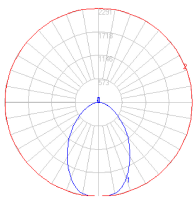

### Dimensions

### Packaging

1 Box

1 x 52-7/8" x 6-3/8" x 11-5/16" / 10.84 lbs - 134 cm x 16 cm x 28.5 cm / 4.915 kg

### Light distribution

Direct

### Luminaire weight

7.63 lbs / 3.46 kg

Red = Max Cd. Through Vertical plane

Blue = Max Cd. Through Horizontal plane