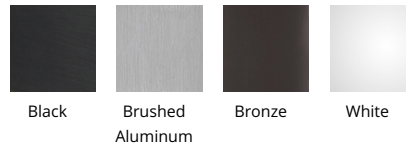

FINISHES:

LINE DRAWING: