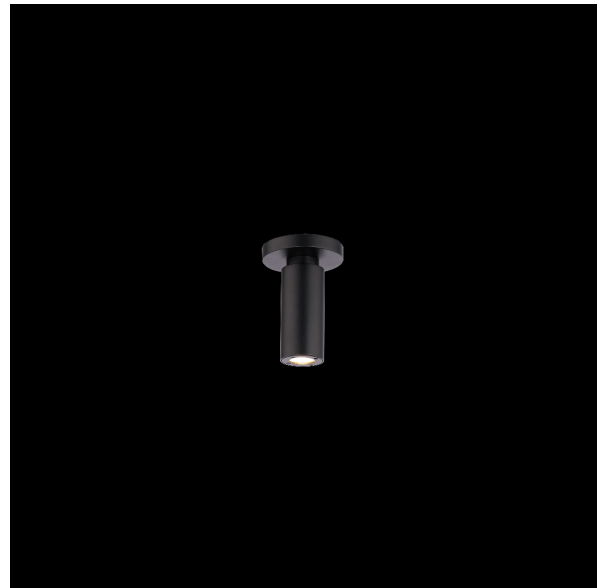

WAC LIGHTING

Caliber

Outdoor Ceiling Mount

Fixture Type: _____

Catalog Number: _____

Project: _____

Location: _____

Model & Size	Color Temp	Finish	LED Watts	LED Lumens	Delivered Lumens
FM-W36607 7"	3000K	AL Brushed Aluminum BK Black BZ Bronze WT White	11W	855	545

Example: **FM-W36607-WT**

For custom requests please contact customs@wacighting.com

DESCRIPTION

Light projection tuned with precision.

FEATURES

- Driver concealed within the fixture
- 5 year warranty

SPECIFICATIONS

Color Temp:	3000K
Input:	120-277V,50/60Hz
CRI:	90
Dimming:	ELV: 100-5% , 0-10V: 100-5%, TRIAC: 100-10%
Rated Life:	50000 Hours
Standards:	ETL, cETL, IP65 Wet Location Listed
Construction:	Aluminum hardware with lens diffuser

FINISHES:

LINE DRAWING:

FM-W36607