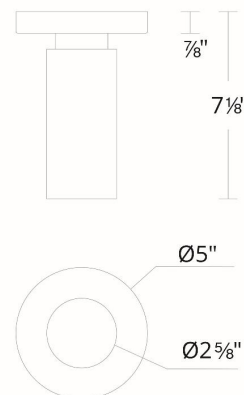

WAC LIGHTING

Caliber

Outdoor Ceiling Mount

Fixture Type: _____

Catalog Number: _____

Project: _____

Location: _____

Model & Size	Color Temp	Finish	LED Watts	LED Lumens	Delivered Lumens
FM-W36607 7"	3000K	AL Brushed Aluminum BK Black BZ Bronze WT White	11W	855	545

Example: **FM-W36607-WT**

For custom requests please contact customs@wacighting.com

DESCRIPTION

Light projection tuned with precision.

FEATURES

- Driver concealed within the fixture
- 5 year warranty

SPECIFICATIONS

Color Temp:	3000K
Input:	120-277V,50/60Hz
CRI:	90
Dimming:	ELV: 100-5% , 0-10V: 100-5%, TRIAC: 100-10%
Rated Life:	50000 Hours
Standards:	ETL, cETL, IP65 Wet Location Listed
Construction:	Aluminum hardware with lens diffuser

FINISHES:

LINE DRAWING:

FM-W36607