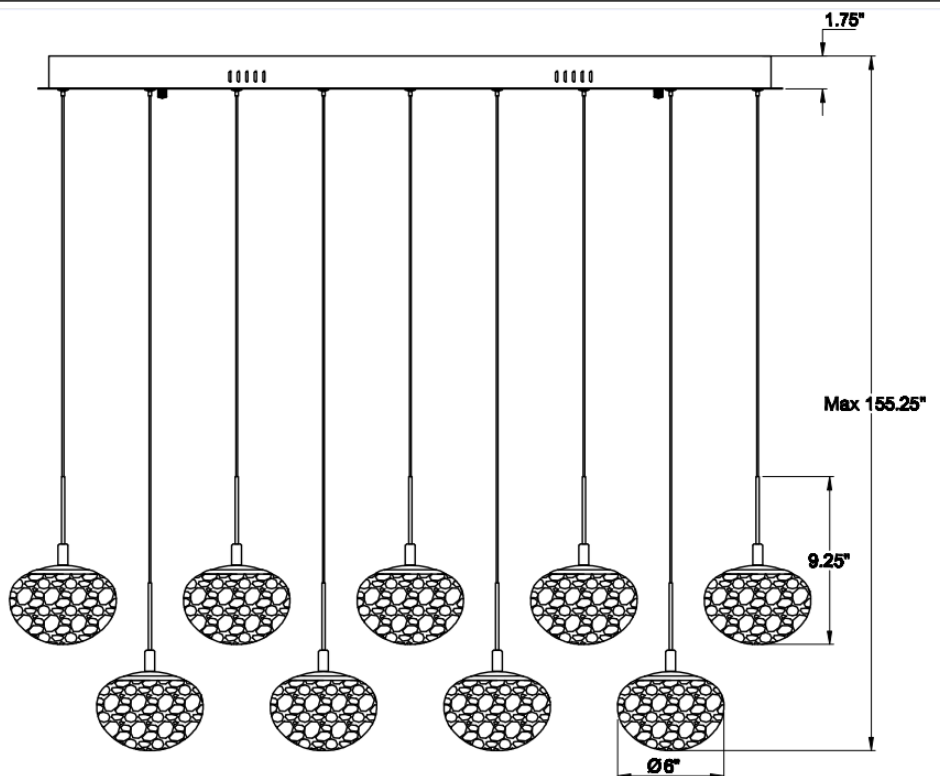

Calcolo, 14 Light Rectangular LED Chandelier, Matte Black

Specifications:

- Model#: 12126-02
- Finish: Matte Black
- Glass/Shade: D6" x H4.25"
- Material: Iron+Aluminum+Marble
- Dimension: L41.25" x W17.75" x H9.25"
- Lamping: Integrated LED
- Wattage: 14 x 8W
- Voltage: 120V
- Color Temperature: 3000K CRI:90
- Delivered Lumen: 5600lm
- Dimmable: Yes
- Max. Height: 153"
- Canopy Dimension: L41.25" x W17.75" x H1.75"
- Product Weight: 66.2 lbs.