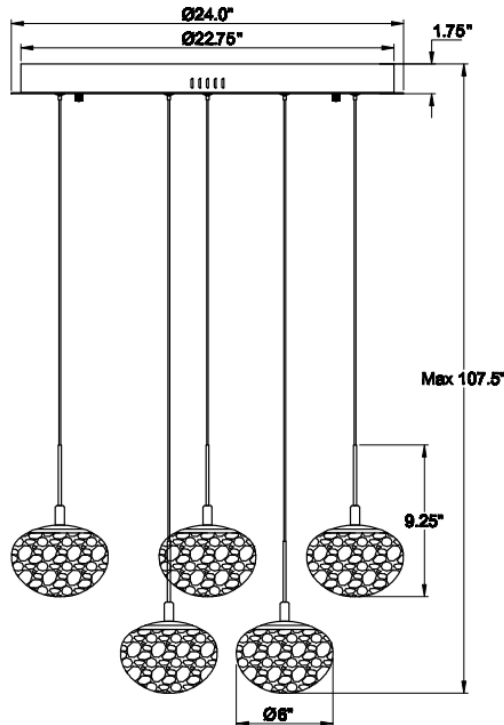

**Calcolo, 9 Light LED Pendant, Matte Black**

**Specifications:**

- Model#: 12121-02
- Finish: Matte Black
- Glass/Shade: D6" x H4.25"
- Material: Iron+Aluminum+Glass
- Dimension: D24" x H9.25"
- Lamping: Integrated LED
- Wattage: 9 x 8W
- Voltage: 120V
- Color Temperature: 3000K
- CRI: 90
- Delivered Lumen: 3600lm
- Dimmable: Yes
- Max. Height: 105.25"
- Canopy Dimension: D24" x H1.75"
- Product Weight: 41.3 lbs.

Fixtures weighing 35 lbs. or more must be supported and installed independently of the ceiling outlet (junction) box and require additional support in the ceiling where the fixture is being installed