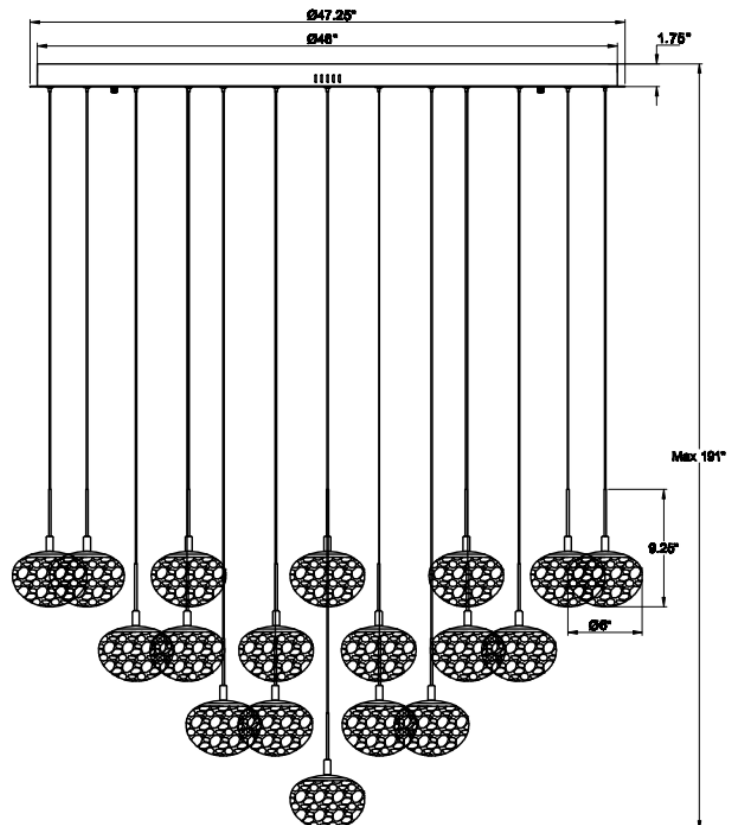

Calcolo, 31 Light LED Grand Chandelier, Matte Black

Specifications:

- Model#: 12123-02
- Finish: Matte Black
- Glass/Shade: D6" x H4.25"
- Material: Iron+Aluminum+Marble
- Dimension: D47.25" x H9.25"
- Lamping: Integrated LED
- Wattage: 31 x 8W
- Voltage: 120V
- Color Temperature: 3000K
- CRI: 80
- Delivered Lumen: 12400lm
- Dimmable: Over 150 watts dimming function is limited
- Max. Height: 189"
- Canopy Dimension: D47.25" x H1.75"
- Product Weight: 145.3 lbs.

Fixtures weighing 35 lbs. or more must be supported and installed independently of the ceiling outlet (junction) box and require additional support in the ceiling where the fixture is being installed