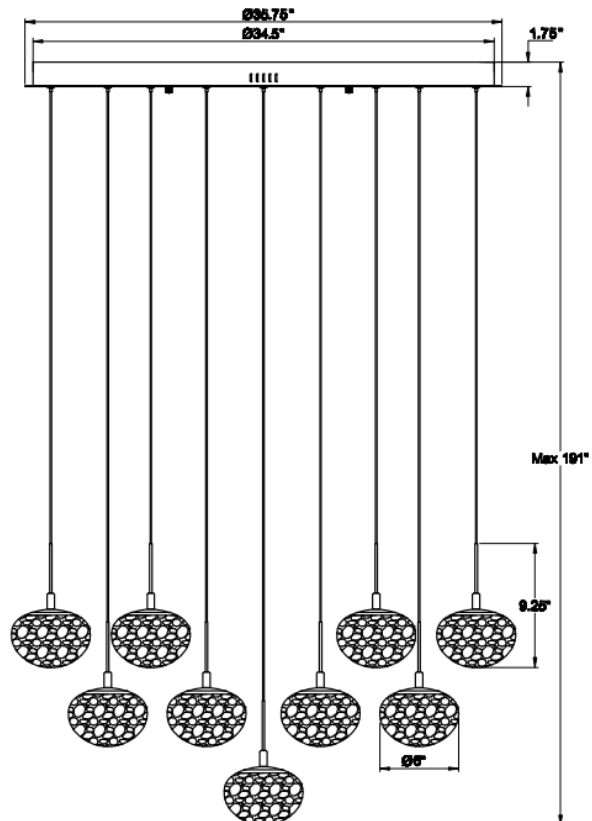

Calcolo, 19 Light LED Pendant, Matte Black

Specifications:

- Model#: 12122-02
- Finish: Matte Black
- Glass/Shade: D6" x H4.25"
- Material: Iron+Aluminum+marble
- Dimension: D35.75" x H9.25"
- Lamping: Integrated LED
- Wattage: 19 x 8W
- Voltage: 120V
- Color Temperature: 3000K
- CRI: 90
- Delivered Lumen: 7600lm
- Dimmable: Yes
- Max. Height: 188.5"
- Canopy Dimension: D35.75" x H1.75"
- Product Weight: 90.36 lbs.

Fixtures weighing 35 lbs. or more must be supported and installed independently of the ceiling outlet (junction) box and require additional support in the ceiling where the fixture is being installed