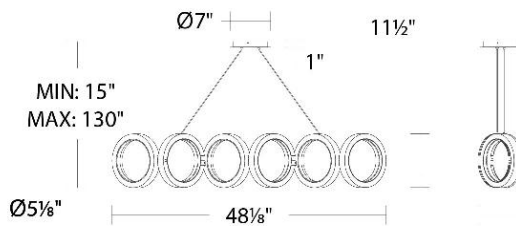

WAC LIGHTING

Cabot

Pendant 4CCT

Fixture Type: _____

Catalog Number: _____

Project: _____

Location: _____

Model & Size	Color Temp	Finish	LED Watts	LED Lumens	Delivered Lumens
PD-53448 48"	2700K	BK Black	40 W	2560	901
	3000K		40 W	2560	901
	3500K		40 W	2560	901
	4000K		40 W	2560	901

FEATURES

- Contracts and extends for an adjustable length and customized look
- Low profile, adjustable powered aircraft cables for an ultra-clean look
- May be mounted on a sloped ceiling
- Built in color temperature adjustability. Switch from 2700K/3000K/3500K/4000K
- Spin-on round canopy with minimal hardware
- Driver concealed within the canopy

SPECIFICATIONS

Color Temp:	4000K,3500K,3000K,2700K
Input:	120 VAC,50/60Hz
CRI:	90
Dimming:	ELV: 100-10% ,TRIAC: 100-5%
Rated Life:	50000 Hours
Standards:	ETL, cETL Damp Location Listed
Construction:	Extruded Aluminum body with silicon diffuser

FINISHES:

Black

LINE DRAWING:

PD-53448