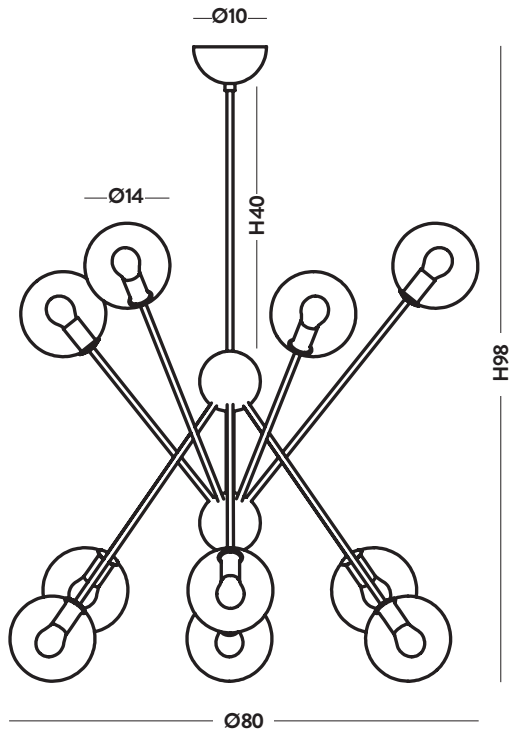

### SCARLETT

**Design:** Alberto Manzoni e Pietro Tucci

**Typology:** Hanging lamp and wall lamp

**Product code:** AP1491.1L, 1493.4+4/8L, 1493.6+6/12L, 1493.8+8/16L

**Products details:** Additional compositions on demand.  
Structure available: brushed brass (01), brushed bronze (02).

**Glass colours:**

**Brass structure:**

## AP1491.1L

Wall lamp

L14 cm - P21 cm - H30 cm

1 E14 x max 42W 220-240V

CE IP20 1m

### 1493.6+6/12L

Chandelier

Ø80 cm - H98 cm

 12 E14 x max 42W 220-240V

CE IP20 1m