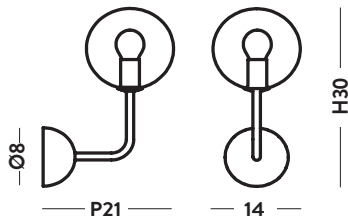

### SCARLETT

**Design:** Alberto Manzoni e Pietro Tucci

**Typology:** Hanging lamp and wall lamp

**Product code:** AP1491.1L, 1493.4+4/8L, 1493.6+6/12L, 1493.8+8/16L

**Products details:** Additional compositions on demand.  
Structure available: brushed brass (01), brushed bronze (02).

**Glass colours:**

**Brass structure:**

## AP1491.1L

Wall lamp

L14 cm - P21 cm - H30 cm

1 E14 x max 42W 220-240V

CE IP20 1m

### 1493.6+6/12L

Chandelier

Ø80 cm - H98 cm

 12 E14 x max 42W 220-240V

CE IP20 1m