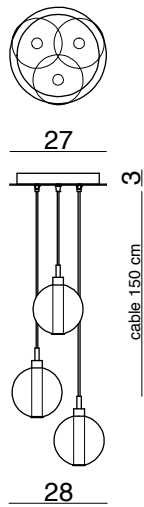

Product technical sheet

ECLISSE®

**Design:** Cangini e Tucci

**Typology:** Table lamp, wall lamp, hanging lamp and ceiling lamp

**Product code:** S1290.1L, APS1291.1L, 1293.1L, MED1293.1L, GIG1293.1L, XXL1293.1L, 1299.3L, 1299.5L, 1299.7L, 1299.9L, 1299.11L, 1292.3L, 1292.7L, 1292.19L, 1292.37L

## APS1291.1L

Wall lamp

Glass Ø14 cm - P17 - H14 cm

G9 1 x max 33W 230V

CE IP20    1m

## GIG1293.1L

Hanging lamp

Glass Ø24 cm - Cable 150 cm

G9 1 x max 33W 230V

CE IP20 1m

## XXL1293.1L

Hanging lamp

Glass Ø26 cm - Cable 150 cm

G9 1 x max 33W 230V

CE IP20 1m