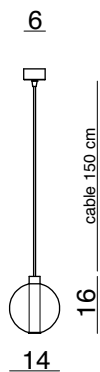

Product technical sheet

ECLISSE®

**Design:** Cangini e Tucci

**Typology:** Table lamp, wall lamp, hanging lamp and ceiling lamp

**Product code:** S1290.1L, APS1291.1L, 1293.1L, MED1293.1L, GIG1293.1L, XXL1293.1L, 1299.3L, 1299.5L, 1299.7L, 1299.9L, 1299.11L, 1292.3L, 1292.7L, 1292.19L, 1292.37L

**Products details:** Additional compositions on demand.  
 Metal structure available: chrome.  
 Silicone cable available: transparent (on demand: brown / red, without surcharge).  
 Glass Ø 22 - 24 - 26 cm available only transparent and colored.  
 1299.3L - 1299.5L - 1299.7 - 1299.9L - 1299.11L - 1292.3L - 1292.7L - 1292.19L - 1292.37L - Ceiling lamp: stainless polished steel.  
 Products GIG and XXL in Fume color: 10% surcharge on the price of the coloured.

## S1290.1L

Table lamp

Glass Ø14 cm - H20 cm

G9 1 x max 33W 230V

CE IP20    1m

## APS1291.1L

Wall lamp

Glass Ø14 cm - P17 - H14 cm

G9 1 x max 33W 230V

CE IP20    1m