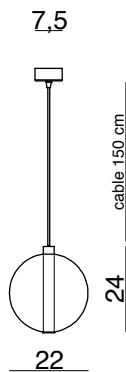

**Products details:** Additional compositions on demand.  
 Metal structure available: chrome.  
 Silicone cable available: transparent (on demand: brown / red, without surcharge).  
 Glass Ø 22 - 24 - 26 cm available only transparent and colored.  
 1299.3L - 1299.5L - 1299.7 - 1299.9L - 1299.11L - 1292.3L - 1292.7L - 1292.19L - 1292.37L - Ceiling lamp: stainless polished steel.  
 Products GIG and XXL in Fume color: 10% surcharge on the price of the coloured.

## S1290.1L

Table lamp

Glass Ø14 cm - H20 cm

G9 1 x max 33W 230V

CE IP20    1m

## APS1291.1L

Wall lamp

Glass Ø14 cm - P17 - H14 cm

G9 1 x max 33W 230V

CE IP20    1m

## 1293.1L

Hanging lamp

Glass Ø14 cm - Cable 150 cm

G9 1 x max 33W 230V

CE IP20    1m