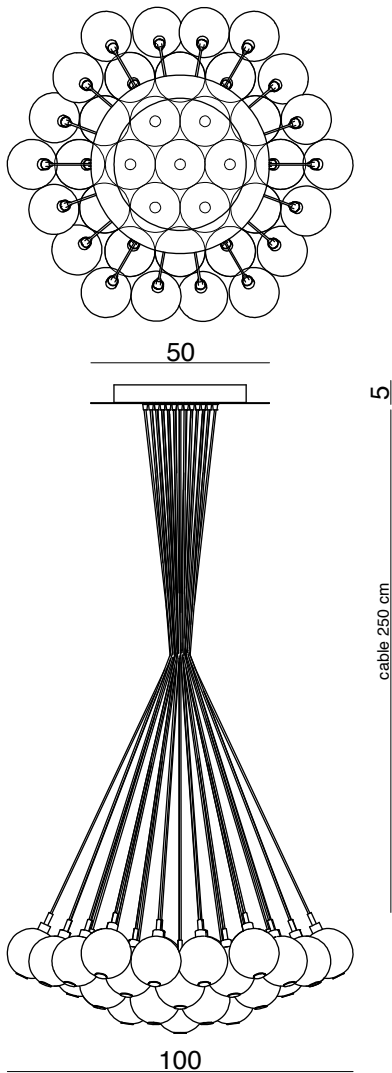

Product technical sheet

ECLISSE®

**Design:** Cangini e Tucci

**Typology:** Table lamp, wall lamp, hanging lamp and ceiling lamp

**Product code:** S1290.1L, APS1291.1L, 1293.1L, MED1293.1L, GIG1293.1L, XXL1293.1L, 1299.3L, 1299.5L, 1299.7L, 1299.9L, 1299.11L, 1292.3L, 1292.7L, 1292.19L, 1292.37L

**Products details:** Additional compositions on demand.  
 Metal structure available: chrome.  
 Silicone cable available: transparent (on demand: brown / red, without surcharge).  
 Glass Ø 22 - 24 - 26 cm available only transparent and colored.  
 1299.3L - 1299.5L - 1299.7 - 1299.9L - 1299.11L - 1292.3L - 1292.7L - 1292.19L - 1292.37L - Ceiling lamp: stainless polished steel.  
 Products GIG and XXL in Fume color: 10% surcharge on the price of the coloured.

## XXL1293.1L

Hanging lamp

Glass Ø26 cm - Cable 150 cm

G9 1 x max 33W 230V

CE IP20 1m

## 1292.19L

Ceiling lamp

Glass 19 x Ø14 cm - Cable 250 cm

G9 19 x max 33W 230V

CE IP20  1m 