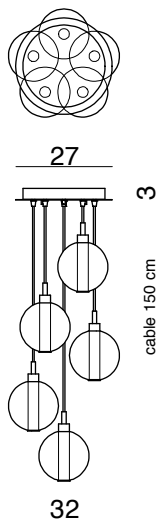

1299.5L

Ceiling lamp

Glass 5 x Ø14 cm - Cable 150 cm

G9 5 x max 33W 230V

CE IP20 1m