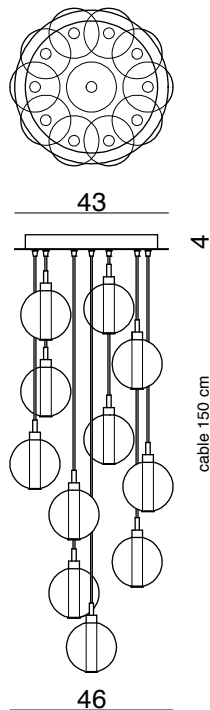

1299.11L

Ceiling lamp

Glass 11 x Ø14 cm - Cable 150 cm

G9 11 x max 33W 230V

CE IP20 1m