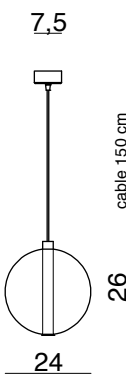

GIG1293.1L

Hanging lamp

Glass Ø24 cm - Cable 150 cm

G9 1 x max 33W 230V

CE IP20 1m