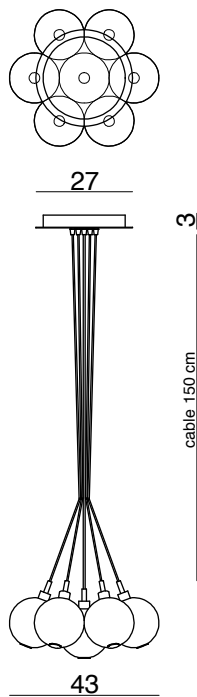

1292.7L

Ceiling lamp

Glass 7 x Ø14 cm - Cable 250 cm

G9 7 x max 33W 230V

CE IP20 1m