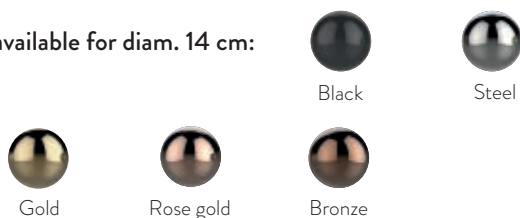

Product technical sheet

ECLISSE®

**Design:** Cangini e Tucci

**Typology:** Table lamp, wall lamp, hanging lamp and ceiling lamp

**Product code:** S1290.1L, APS1291.1L, 1293.1L, MED1293.1L, GIG1293.1L, XXL1293.1L, 1299.3L, 1299.5L, 1299.7L, 1299.9L, 1299.11L, 1292.3L, 1292.7L, 1292.19L, 1292.37L

**Products details:** Additional compositions on demand.  
 Metal structure available: chrome.  
 Silicone cable available: transparent (on demand: brown / red, without surcharge).  
 Glass Ø 22 - 24 - 26 cm available only transparent and colored.  
 1299.3L - 1299.5L - 1299.7 - 1299.9L - 1299.11L - 1292.3L - 1292.7L - 1292.19L - 1292.37L - Ceiling lamp: stainless polished steel.  
 Products GIG and XXL in Fume color: 10% surcharge on the price of the coloured.

**Glass colours:**

**Metallic glass colours available for diam. 14 cm:**

**Metal structure finish:**