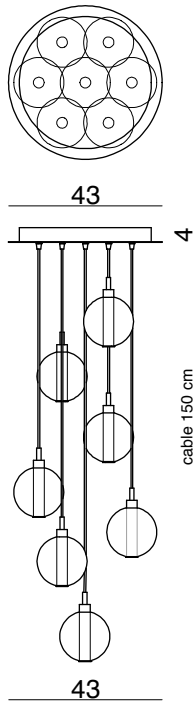

1299.7L

Ceiling lamp

Glass 7 x $\varnothing$ 14 cm - Cable 150 cm

G9 7 x max 33W 230V

CE IP20 1m