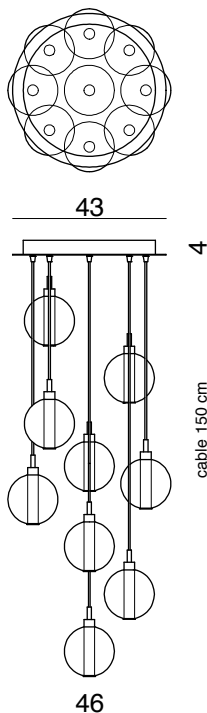

1299.9L

Ceiling lamp

Glass 9 x $\varnothing$ 14 cm - Cable 150 cm

G9 9 x max 33W 230V

CE IP20 1m