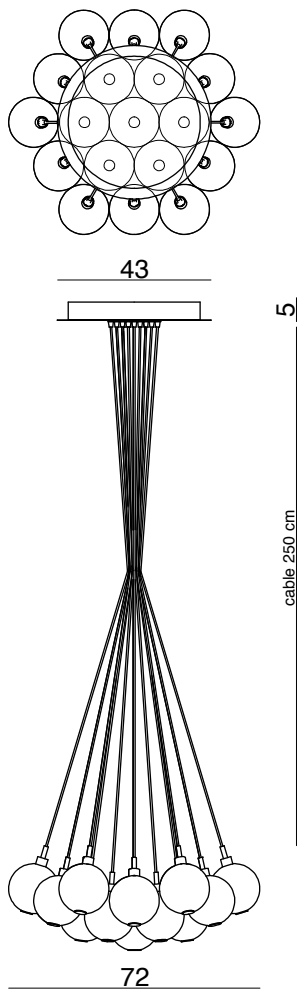

1292.19L

Ceiling lamp

Glass 19 x Ø14 cm - Cable 250 cm

G9 19 x max 33W 230V

CE IP20 1m