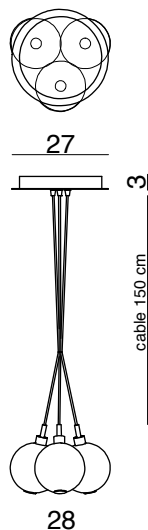

Product technical sheet

ECLISSE®

**Design:** Cangini e Tucci

**Typology:** Table lamp, wall lamp, hanging lamp and ceiling lamp

**Product code:** S1290.1L, APS1291.1L, 1293.1L, MED1293.1L, GIG1293.1L, XXL1293.1L, 1299.3L, 1299.5L, 1299.7L, 1299.9L, 1299.11L, 1292.3L, 1292.7L, 1292.19L, 1292.37L

**Products details:** Additional compositions on demand.  
 Metal structure available: chrome.  
 Silicone cable available: transparent (on demand: brown / red, without surcharge).  
 Glass Ø 22 - 24 - 26 cm available only transparent and colored.  
 1299.3L - 1299.5L - 1299.7 - 1299.9L - 1299.11L - 1292.3L - 1292.7L - 1292.19L - 1292.37L - Ceiling lamp: stainless polished steel.  
 Products GIG and XXL in Fume color: 10% surcharge on the price of the coloured.

## 1299.9L

Ceiling lamp

Glass 9 x  $\varnothing$ 14 cm - Cable 150 cm

G9 9 x max 33W 230V

CE IP20   1m

## 1299.11L

Ceiling lamp

Glass 11 x Ø14 cm - Cable 150 cm

G9 11 x max 33W 230V

CE IP20 1m