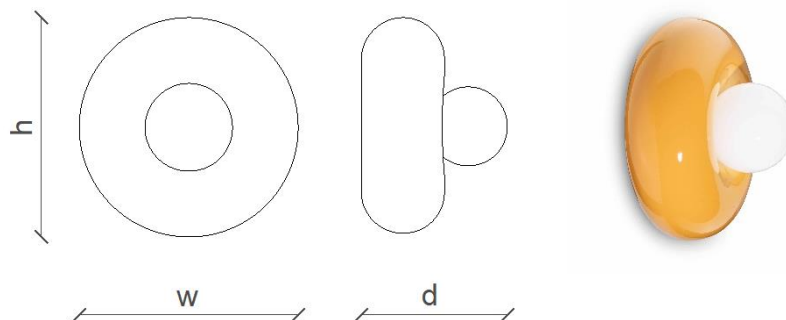

FERROLUCE

CODE	C2750
COLLECTION	DECO'
DATE	10/10/23
REV.	00
BRAND	FERROLUCE

TECHNICAL DRAWING

SAFETY STANDARDS

-

SPECIFIC INFORMATION

Height	9.84"	Socket	1 x G9
Width	9.84"	Max Power	25 Watt
Depth	6.49"	U.L.	No
Materials	Ceramic - Milk white glass	Voltage	120
Usage	Dry locations only	Weight lbs	3.74
Class	I	Adjustability	No