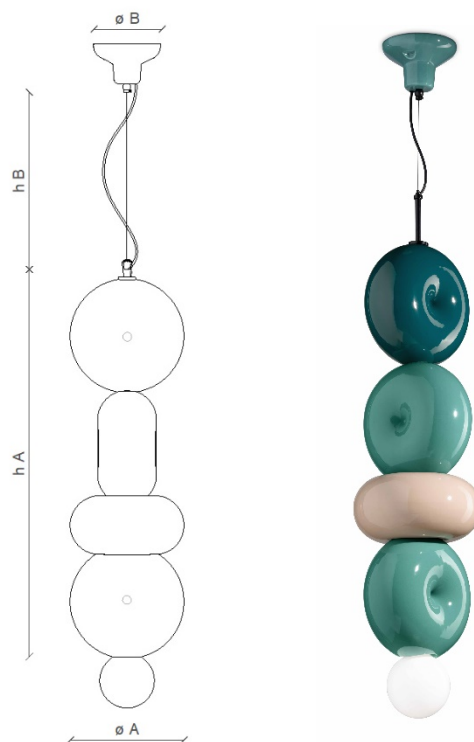

CODE	C2764
COLLECTION	DECO'
DATE	10/10/23
REV.	00
BRAND	FERROLUCE

TECHNICAL DRAWING

SAFETY STANDARDS

SPECIFIC INFORMATION

Height A	33.46"	Socket	1 x E26
Height B	19.68" (max)	Max Power	40 Watt
Ø mounting plate	5.90"	U.L.	Yes
Ø lampshade	9.84"	Voltage	120
Materials	Ceramic	Weight lbs	17.64
Usage	Dry locations only	Adjustability	Yes
Class	I		