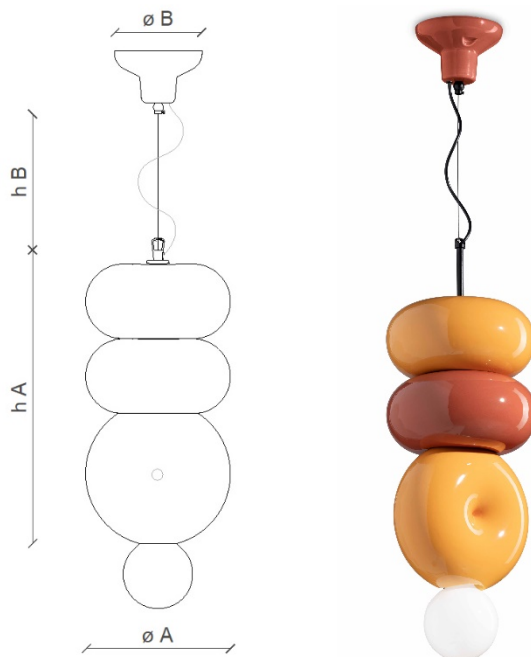

TECHNICAL DRAWING

SAFETY STANDARDS

SPECIFIC INFORMATION

Height A	19.68"	Socket	1 x E26
Height B	23.62" (max)	Max Power	40 Watt
Ø mounting plate	5.90"	U.L.	Yes
Ø lampshade	9.84"	Voltage	120
Materials	Ceramic	Weight lbs	14.33
Usage	Dry locations only	Adjustability	Yes
Class	I		