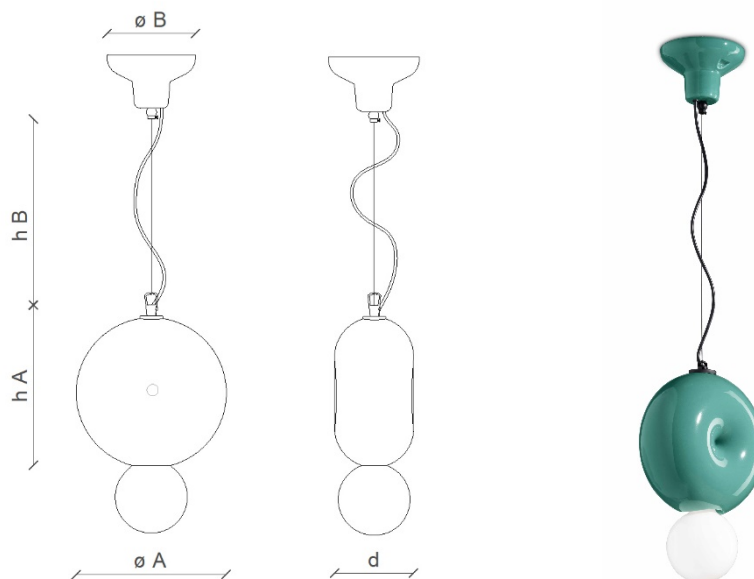

CODE	C2751
COLLECTION	DECO'
DATE	10/10/23
REV.	00
BRAND	FERROLUCE

TECHNICAL DRAWING

SAFETY STANDARDS

SPECIFIC INFORMATION

Height A	11.41"	Class	I
Height B	35.43" (max)	Socket	1 x E26
Ø mounting plate	5.90"	Max Power	40 Watt
Ø lampshade	9.84"	U.L.	Yes
Depth d	5.12"	Voltage	120
Materials	Ceramic	Weight lbs	5.07
Usage	Dry locations only	Adjustability	Yes