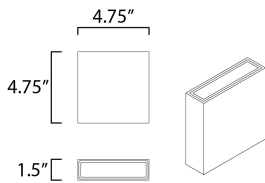

PRODUCT DESCRIPTION

Low profile LED up and down wall sconce which can be used interior or exterior are available in Natural Aged Brass, Black, and White. The flat face provides a place for numbers which makes these great for multi-family installations.

MEASUREMENTS

DIMENSION : 4.75" W x 4.75" H x 1.5" Ext
 HANGING WEIGHT : 1.1 lb

LAMPING

INPUT VOLTAGE : 120V
 LUMENS : 800 Rated (500 Del.)
 BULB : 2 x 4W LED DC Integrated , 8W Total
 BULB INCLUDED : (Integrated)
 DIMMABLE : Y
 CRI : 90 CRI
 COLOR_TEMP : 3000K
 LIGHTING_DIRECTION : Horizontal/