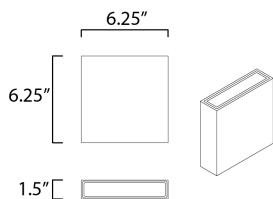

**PRODUCT DESCRIPTION**

Low profile LED up and down wall sconce which can be used interior or exterior are available in Natural Aged Brass, Black, and White. The flat face provides a place for numbers which makes these great for multi-family installations.

**MEASUREMENTS**

DIMENSION : 6.25" W x 6.25" H x 1.5" Ext  
 HANGING WEIGHT : 1.32 lb

**LAMPING**

INPUT VOLTAGE : 120V  
 LUMENS : 1,000 Rated (650 Del.)  
 BULB : 2 x 5W LED DC Integrated , 10W Total  
 BULB INCLUDED : (Integrated)  
 DIMMABLE : Y  
 CRI : 90 CRI  
 COLOR\_TEMP : 3000K  
 LIGHTING\_DIRECTION : Horizontal/