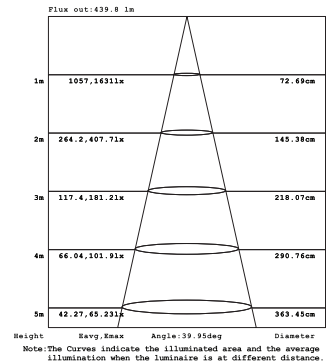

LED Driver Enclosed

BRAVO

1-LT Ceiling Mount - Gimbal
PHOTOMETRICS (Metric)

10W 1-LIGHT GIMBAL NARROW CLEAR

15W 1-LIGHT GIMBAL NARROW CLEAR

10W 1-LIGHT GIMBAL MEDIUM CLEAR

15W 1-LIGHT GIMBAL MEDIUM CLEAR

10W 1-LIGHT GIMBAL WIDE CLEAR

10W 1-LIGHT GIMBAL WIDE CLEAR

15W 1-LIGHT GIMBAL WIDE CLEAR