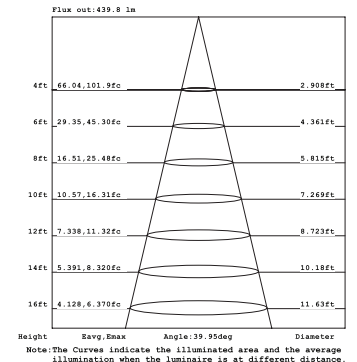

15W 1-LIGHT GIMBAL WIDE CLEAR

BRAVO

1-LT Ceiling Mount - Gimbal
PHOTOMETRICS (Imperial)

10W 1-LIGHT GIMBAL NARROW CLEAR

15W 1-LIGHT GIMBAL NARROW CLEAR

10W 1-LIGHT GIMBAL MEDIUM CLEAR

15W 1-LIGHT GIMBAL MEDIUM CLEAR

10W 1-LIGHT GIMBAL WIDE CLEAR

15W 1-LIGHT GIMBAL WIDE CLEAR