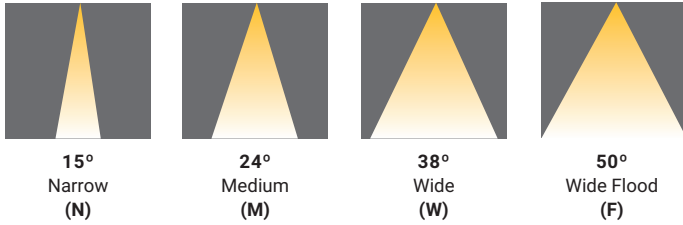

REFLECTOR OPTIONS