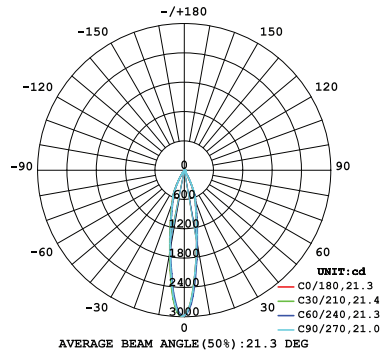

15W 1-LIGHT GIMBAL WIDE CLEAR

BRAVO

1-LT Ceiling Mount - Gimbal
PHOTOMETRICS (Imperial)

10W 1-LIGHT GIMBAL NARROW CLEAR

15W 1-LIGHT GIMBAL NARROW CLEAR

10W 1-LIGHT GIMBAL MEDIUM CLEAR

15W 1-LIGHT GIMBAL MEDIUM CLEAR

10W 1-LIGHT GIMBAL WIDE CLEAR

15W 1-LIGHT GIMBAL WIDE CLEAR