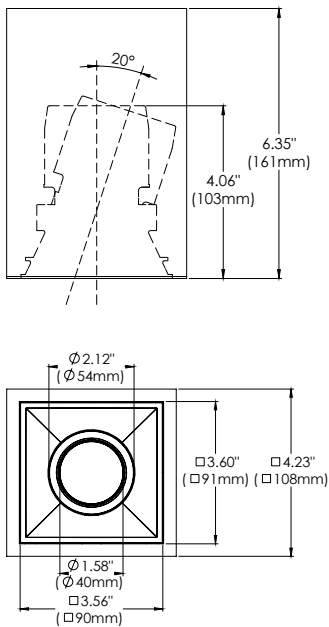

SPECIFICATIONS

FIXTURE BODY	18 gauge powder coated steel body. Aluminum powder coat painted. Standard in white or black finish. Other finishes consult factory
INSTALLATION TYPE	Mounts over octagon box (not included)
COLOR FINISH	Black/White/Custom
LIGHT MODULE	High output, high efficiency LED COB Lumen Maintenance: 70%@50,000 hrs
INPUT VOLTAGE	120V - 277V
WATTAGE	10W, 15W
POWER SUPPLY	ERP 10W or 15W, Constant Current 250mA or 350mA power supply Minimum operating temperature: -30° Enclosed inside housing comes with Quick Connect to light module
CRI	90+
DIMMING	TRIAC/ELV/0-10V
DELIVERED LUMENS	10W, 760 Lumens & 15W, 1010 Lumens, Dim to Warm: 15W, 750 Lumens
CCT OPTIONS	2700K/3000K/3500K/4000K, DTM (Dim to warm)
REFLECTORS	(N) Narrow 15°/(M) Medium 24°/(W) Wide 38°/(F) Flood Wide 50°
DIFFUSERS	(CL) Clear/(LN) Linear Spread/(FR) Frosted (SP) Solite/(HC)Honeycomb Louvre
APPROVAL	Damp
ELECTRICAL APPROVAL	Compliant
WARRANTY	

SPECIFICATION GUIDE

BRAVO	SURFACE MOUNT	1-LIGHT	FINISH	LIGHT MODULE x 1		WATTAGE		CCT	BEAM ANGLE		DIFFUSER		
BVO	S	1	01	BLACK	RG	RECESSED GIMBAL	10	10W	27	N	15°	CL	CLEAR
			02	WHITE			15	15W	30	M	24°	LN	LINEAR SPREAD
									35	W	38°	FR	FROSTED
									40	F	50°	SP	SOLITE
									DTW			HC	HONEYCOMB LOUVRE
									Dim To Warm				