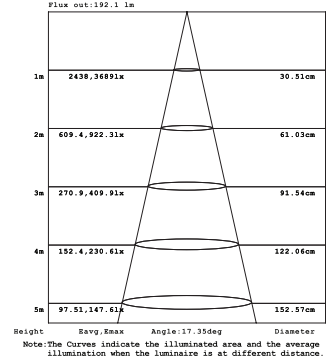

LED Driver Enclosed

BRAVO

1-LT Ceiling Mount - Gimbal
PHOTOMETRICS (Metric)

10W 1-LIGHT GIMBAL NARROW CLEAR

15W 1-LIGHT GIMBAL NARROW CLEAR

10W 1-LIGHT GIMBAL MEDIUM CLEAR

15W 1-LIGHT GIMBAL MEDIUM CLEAR

10W 1-LIGHT GIMBAL WIDE CLEAR

10W 1-LIGHT GIMBAL WIDE CLEAR

15W 1-LIGHT GIMBAL WIDE CLEAR