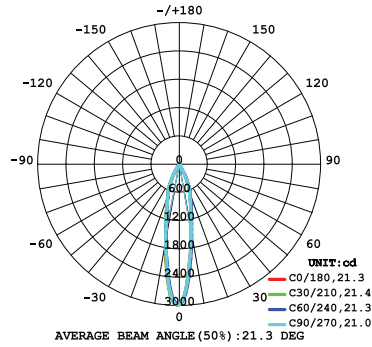

LED Driver Enclosed

BRAVO

1-LT Ceiling Mount - Gimbal
PHOTOMETRICS (Metric)

10W 1-LIGHT GIMBAL NARROW CLEAR

15W 1-LIGHT GIMBAL NARROW CLEAR

10W 1-LIGHT GIMBAL MEDIUM CLEAR

15W 1-LIGHT GIMBAL MEDIUM CLEAR

10W 1-LIGHT GIMBAL WIDE CLEAR