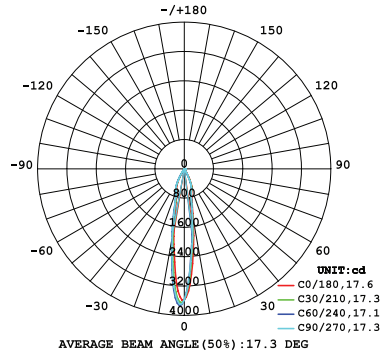

15W 1-LIGHT GIMBAL NARROW CLEAR

BRAVO

1-LT Ceiling Mount - Gimbal
PHOTOMETRICS (Imperial)

10W 1-LIGHT GIMBAL NARROW CLEAR