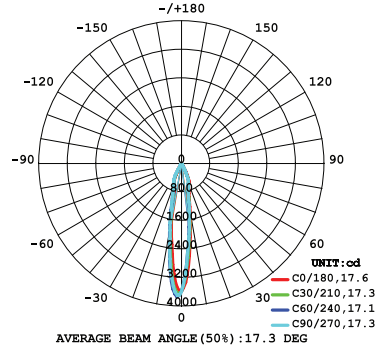

15W 1-LIGHT GIMBAL NARROW CLEAR

BRAVO

1-LT Ceiling Mount - Gimbal
PHOTOMETRICS (Metric)

10W 1-LIGHT GIMBAL NARROW CLEAR