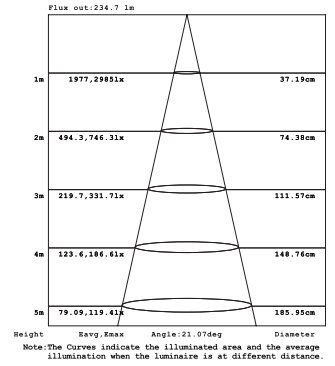

LED Driver Enclosed

BRAVO

1-LT Ceiling Mount - Gimbal
PHOTOMETRICS (Metric)

10W 1-LIGHT GIMBAL NARROW CLEAR

15W 1-LIGHT GIMBAL NARROW CLEAR

10W 1-LIGHT GIMBAL MEDIUM CLEAR

15W 1-LIGHT GIMBAL MEDIUM CLEAR

10W 1-LIGHT GIMBAL WIDE CLEAR

10W 1-LIGHT GIMBAL WIDE CLEAR

15W 1-LIGHT GIMBAL WIDE CLEAR