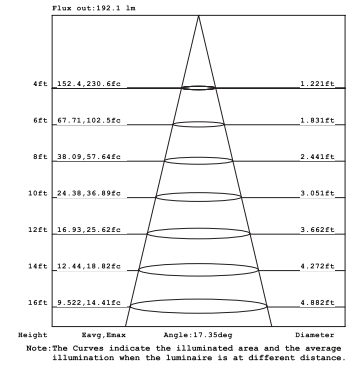

15W 1-LIGHT GIMBAL NARROW CLEAR

BRAVO

1-LT Ceiling Mount - Gimbal
PHOTOMETRICS (Imperial)

10W 1-LIGHT GIMBAL NARROW CLEAR