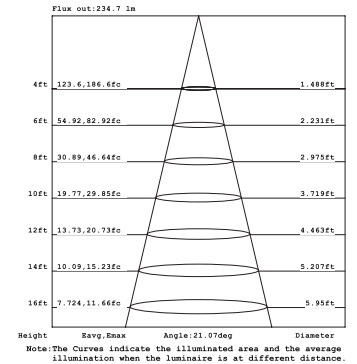

15W 1-LIGHT GIMBAL WIDE CLEAR

BRAVO

1-LT Ceiling Mount - Gimbal
PHOTOMETRICS (Imperial)

10W 1-LIGHT GIMBAL NARROW CLEAR

15W 1-LIGHT GIMBAL NARROW CLEAR

10W 1-LIGHT GIMBAL MEDIUM CLEAR

15W 1-LIGHT GIMBAL MEDIUM CLEAR

10W 1-LIGHT GIMBAL WIDE CLEAR

15W 1-LIGHT GIMBAL WIDE CLEAR