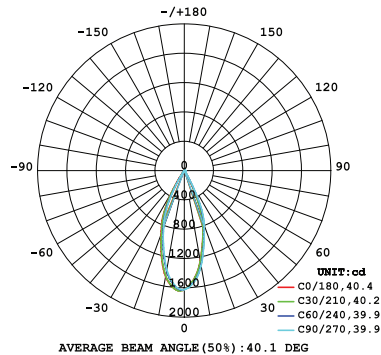

15W 1-LIGHT GIMBAL WIDE CLEAR

BRAVO

1-LT Ceiling Mount - Gimbal
PHOTOMETRICS (Imperial)

10W 1-LIGHT GIMBAL NARROW CLEAR

15W 1-LIGHT GIMBAL NARROW CLEAR

10W 1-LIGHT GIMBAL MEDIUM CLEAR

15W 1-LIGHT GIMBAL MEDIUM CLEAR

10W 1-LIGHT GIMBAL WIDE CLEAR

15W 1-LIGHT GIMBAL WIDE CLEAR