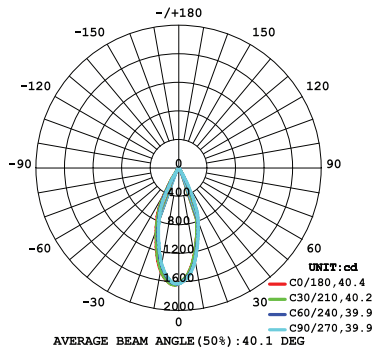

LED Driver Enclosed

BRAVO

1-LT Ceiling Mount - Gimbal
PHOTOMETRICS (Metric)

10W 1-LIGHT GIMBAL NARROW CLEAR

15W 1-LIGHT GIMBAL NARROW CLEAR

10W 1-LIGHT GIMBAL MEDIUM CLEAR

15W 1-LIGHT GIMBAL MEDIUM CLEAR

10W 1-LIGHT GIMBAL WIDE CLEAR