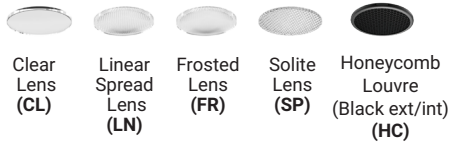

DIFFUSER OPTIONS