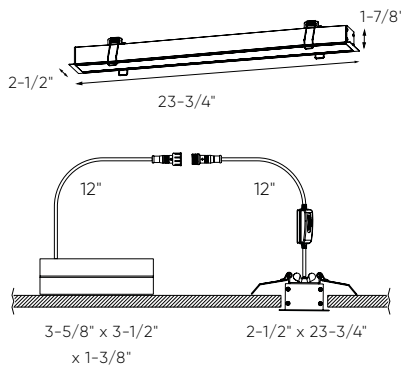

Model	Size	Watts	Delivered lumens	CRI	Color °T	Voltage
DCP-LNR24	24"	20 W	1785 lm	90	RGB + 2700 K - 6500 K	120 V
DCP-LNR48	48"	40 W	3380 lm			

Specifications

Includes a junction box with integrated driver
Over 50,000 hours of service life
Full color spectrum
2700K - 6500K in pure whites
108° beam angle
Dimmable through the Dals Connect app only
Bluetooth mesh technology
IC certification (suitable for direct contact with insulation)
Air-tight certified as per ASTM E283-04
Suitable for wet locations
5-year warranty

Finish

○ **WH** White

Accessories

LNACC-L16FT

16-foot lens for Boulevard series pendants and recessed linears

Note

Add the DALS Connect Pro Hub for even greater flexibility: voice control, remote access, expanded mesh network, ability to connect up to 128 devices per Hub.

Download the Dals Connect app

Create groups
Set schedules
Remote access*
Compatible with Google Assistant and Amazon Alexa*

*Hub needed