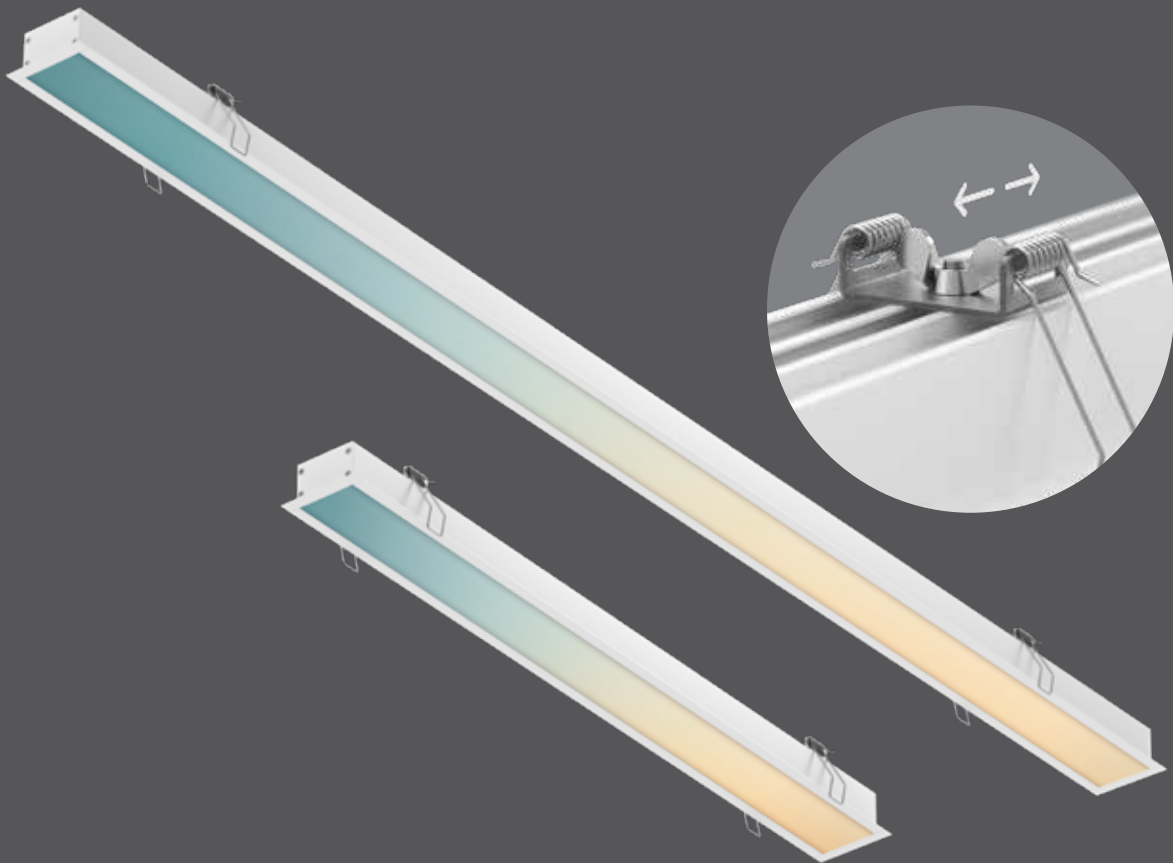

Boulevard Pro

The Boulevard series, an architectural recessed lighting channel that can be installed in a wide range of commercial and residential environments. Add depth to ceiling planes with a visible separation, or seamlessly daisy-chained to create dramatic effects.

| Model | Size | Watts | Delivered lumens | CRI | Color °T | Voltage |
|------------------|------|-------|------------------|-----|-----------------------|---------|
| DCP-LNR24 | 24" | 20 W | 1785 lm | 90 | RGB + 2700 K - 6500 K | 120 V |
| DCP-LNR48 | 48" | 40 W | 3380 lm | | | |

Specifications

Includes a junction box with integrated driver
 Over 50,000 hours of service life
 Full color spectrum
 2700K - 6500K in pure whites
 108° beam angle
 Dimmable through the Dals Connect app only
 Bluetooth mesh technology
 IC certification (suitable for direct contact with insulation)
 Air-tight certified as per ASTM E283-04
 Suitable for wet locations
 5-year warranty

Finish

○ **WH** White

Accessories

LNACC-L16FT

16-foot lens for Boulevard series pendants and recessed linears

Note

Add the DALS Connect Pro Hub for even greater flexibility: voice control, remote access, expanded mesh network, ability to connect up to 128 devices per Hub.