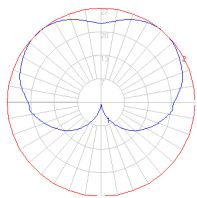

Dimensions

Packaging

2 Boxes

1 x 13" x 7-1/4" x 7-1/4" / 5.18 lbs - 32.8 cm x 18.2 cm x 18.2 cm / 2.35 kg

1 x 13" x 9-7/16" x 7-1/4" / 2.65 lbs - 32.8 cm x 23.8 cm x 18.2 cm / 1.2 kg

Light distribution

Diffused

Luminaire weight

6.06 lbs / 2.75 kg

Red = Max Cd. Through Vertical plane

Blue = Max Cd. Through Horizontal plane

Warranty