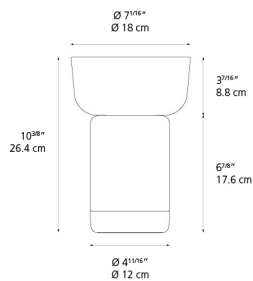

*Integrated light source

Colors & Finishes

-  Red (bowl)
-  White (diffuser)
-  Aluminum (base)

Materials

- Venetian blown glass

Features & Accessories

- USB-C Port
- 3 Intensity levels
- Up to 32 hours autonomy
- Up to 2,4 W
- 3 hours fast charge

Dimensions

Packaging

2 Boxes

1 x 13" x 7-1/4" x 7-1/4" / 5.18 lbs - 32.8 cm x 18.2 cm x 18.2 cm / 2.35 kg

1 x 13" x 9-7/16" x 7-1/4" / 2.65 lbs - 32.8 cm x 23.8 cm x 18.2 cm / 1.2 kg

Light distribution

Diffused

Luminaire weight

6.06 lbs / 2.75 kg

Red = Max Cd. Through Vertical plane

Blue = Max Cd. Through Horizontal plane

Warranty