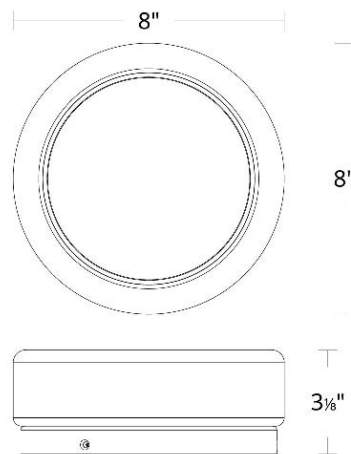

WAC LIGHTING

Bonham

Flush Mount 4CCT

Fixture Type: _____

Catalog Number: _____

Project: _____

Location: _____

Model & Size	Color Temp	Finish	LED Watts	LED Lumens	Delivered Lumens
FM-95408 8"	2700K	BN Brushed Nickel	17 W	1400	809
	3000K		17 W	1400	809
	3500K		17 W	1400	809
	4000K		17 W	1400	809

Example: **FM-95408-40-BN**

For custom requests please contact customs@wacighting.com

DESCRIPTION

Light rooms evenly with this classic flush mount luminaire. A thick-walled, etched shade delivers glare-free illumination from its simple round silhouette.

FEATURES

- Omnidirectional illumination
- Built in color temperature adjustability. Switch from 2700K/3000K/3500K/4000K
- 0-10V dimming option (LDS065M010AFE-LO1) available (special order), unit dimensions: 3.4" x 1.2" x 0.5"
- ACLED driverless technology

SPECIFICATIONS

Color Temp:	4000K,3500K,3000K,2700K
Input:	120 VAC,50/60Hz
CRI:	90
Dimming:	ELV: 100-10% ,TRIAC: 100-5%
Rated Life:	54000 Hours
Mounting:	Can be mounted on ceiling or wall in all orientations
Standards:	ETL, cETL,Title 24 JA8 Compliant Damp Location Listed
Construction:	Aluminum spun body with etched acrylic diffuser

FINISHES:

Brushed
Nickel

LINE DRAWING:

FM-95408