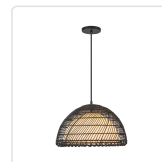

## BONDI PD631416

FIXTURE DIMENSIONS	D16-1/8" x H9-3/8"
LAMP TYPE	E26
MAX WATTAGE	60W
BULB QTY	1
BULBS INCLUDED	No
VOLTAGE	120V
GLASS DETAILS	Opal Glass
MATERIAL	Steel + Rattan
WIRE LENGTH	72" Max
MINIMUM HANG HEIGHT	12"
SLOPED CEILING ADAPTABLE	Yes
ILLUMINATION DIRECTION	Omni-directional
LOCATION	Damp
CANOPY DIMENSIONS	D4-5/8" x H5/8"
PAINT FINISH	BG01; MB01;

### AVAILABLE FINISHES:

PD631416BGOP  
Brushed  
Gold/Opal Matte  
Glass

PD631416MBOP  
Matte Black/Opal  
Matte Glass

\*For complete warranty terms, please visit: [www.aloralighting.com/warranty](http://www.aloralighting.com/warranty)