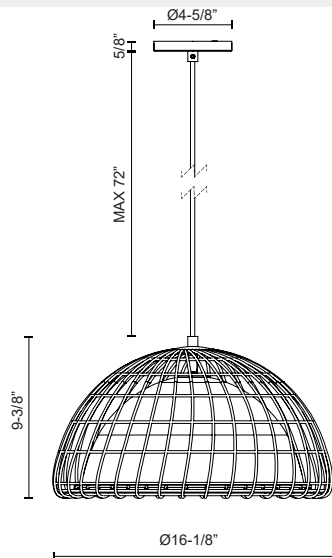

## BONDI PD631416

FIXTURE DIMENSIONS	D16-1/8" x H9-3/8"
LAMP TYPE	E26
MAX WATTAGE	60W
BULB QTY	1
BULBS INCLUDED	No
VOLTAGE	120V
GLASS DETAILS	Opal Glass
MATERIAL	Steel + Rattan
WIRE LENGTH	72" Max
MINIMUM HANG HEIGHT	12"
SLOPED CEILING ADAPTABLE	Yes
ILLUMINATION DIRECTION	Omni-directional
LOCATION	Damp
CANOPY DIMENSIONS	D4-5/8" x H5/8"
PAINT FINISH	BG01; MB01;

[ D - Diameter, L - Length, W - Width, H - Height, E - Extension ]