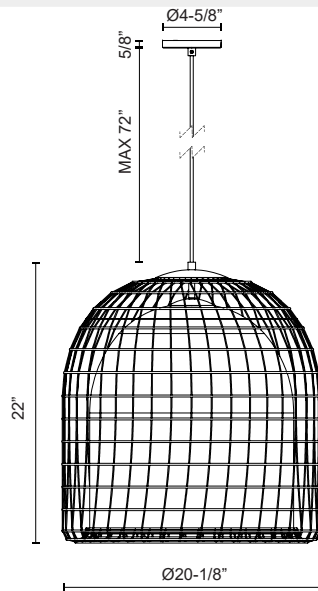

alora mood

P. 1.855.855.8926

CANADA: 19054 28TH Avenue Surrey - BC V3Z 6M3

USA: 3035 E. Lone Mountain Rd - Las Vegas, NV, 89081

BONDI PD631920

FIXTURE DIMENSIONS	D20-1/8" x H22"
LAMP TYPE	E26
MAX WATTAGE	60W
BULB QTY	1
BULBS INCLUDED	No
VOLTAGE	120V
GLASS DETAILS	Opal Glass
MATERIAL	Steel + Rattan
WIRE LENGTH	72" Max
MINIMUM HANG HEIGHT	24"
SLOPED CEILING ADAPTABLE	Yes
ILLUMINATION DIRECTION	Omni-directional
LOCATION	Damp
CANOPY DIMENSIONS	D4-5/8" x H5/8"
PAINT FINISH	BG01; MB01;

[D - Diameter, L - Length, W - Width, H - Height, E - Extension]

AVAILABLE FINISHES:

PD631920BGOP
Brushed
Gold/Opal Matte
Glass

PD631920MBOP
Matte Black/Opal
Matte Glass

*For complete warranty terms, please visit: www.aloralighting.com/warranty