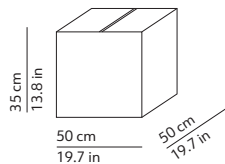

CODES AND DIMENSIONS / CODICI E DIMENSIONI

K502419A
K502419F

PACKAGING / IMBALLO

Diffuser
Volume: 0.088 m³ / 3.090 ft³
Gross weight: 2.60 kg / 5.73 lbs

Structure
Volume: 0.018 m³ / 0.636 ft³
Gross weight: 2.00 kg / 4.41 lbs