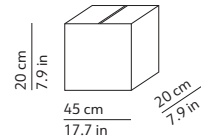

CODES AND DIMENSIONS / CODICI E DIMENSIONI

K502419A
K502419F

PACKAGING / IMBALLO

Diffuser
Volume: 0.088 m³ / 3.090 ft³
Gross weight: 2.60 kg / 5.73 lbs

Structure
Volume: 0.018 m³ / 0.636 ft³
Gross weight: 2.00 kg / 4.41 lbs