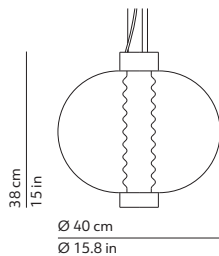

CODES AND DIMENSIONS / CODICI E DIMENSIONI

K502419A
K502419F

PACKAGING / IMBALLO

Diffuser
Volume: 0.088 m³ / 3.090 ft³
Gross weight: 2.60 kg / 5.73 lbs

Structure
Volume: 0.018 m³ / 0.636 ft³
Gross weight: 2.00 kg / 4.41 lbs

Dimmable / Dimmerabile
Phase cut

Suspension lamp
Lampada a sospensione

Canopy - diam.3.7in H5.9in- brown
fixed to the ceiling with not provided screws (2-4)
Rosone - diam.9.5cm H15cm - marrone
fissato a soffitto con tasselli (2-4) non forniti